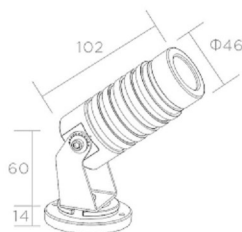

LED Surface Mounted Spotlight

TECHNICAL DETAILS

LED:	CREE
Operating Temperature:	-20°C~40°C
Bracket:	Aluminum
IP Rating:	IP66
CRI	>80Ra
Burning Hours	50000 hours

IP66   **AC220V**

LED SPOTLIGHT

LINE ART

Model	Wattage	Dimension	Beam Angle	Lumens
HJK-SMP6535	6.5W	60°102*Ø46mm	14°	700lm

APPLICATION

- Lawns and gardens
- Paths

ORDERING INFORMATION:

Example: CWW1641-RGBW-03-12W-A-LV

Model	Length	Wattage	Beam	Input Voltage	
CWW1641-RGBW	03	12W	A	LV	
CWW1641-RGBW	03	300mm	12W	A 45°	LV Low Voltage (24V DC)
CWW1642-RGBW	05	500mm	24W	B 60°	
CWW1643-RGBW	10	1000mm	48W	C 10x60°	