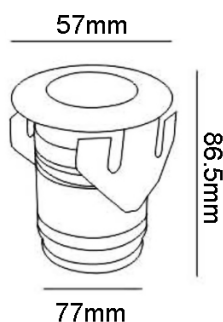

LED INGROUND LIGHT

LED INGROUND

TECHNICAL DETAILS

LED:	CREE
Operating Temperature:	-20°C~40°
C IP Rating:	IP68
CRI	>80Ra
Burning Hours	50000 hours

IP68   AC220V

LINE ART

Model	Wattage	Dimension	Beam Angle	Lumens
HJ-LML23	3W	(H)86.5X(W)57mm	120°	260LM

APPLICATION

- Area Light
- Pathway/ Streets

ORDERING INFORMATION:

Example: CWW1641-RGBW-03-12W-A-LV

Model	Length	Wattage	Beam	Input Voltage	
CWW1641-RGBW	03	12W	A	LV	
CWW1641-RGBW	03	300mm	12W	A 45°	LV Low Voltage (24V DC)
CWW1642-RGBW	05	500mm	24W	B 60°	
CWW1643-RGBW	10	1000mm	48W	C 10x60°	