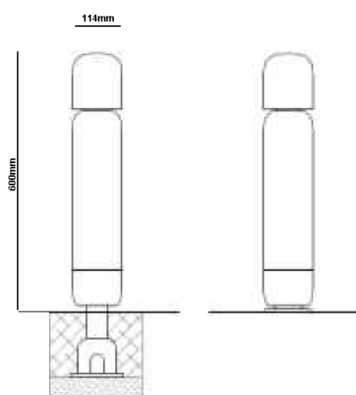

LED BOLLARD

TECHNICAL DETAILS

LED:	CREE
Operating Temperature:	-20°C~40°C
IP Rating:	IP68
CRI	>80Ra
Burning Hours	50000 hours

IP68   AC220V

LINE ART

Model	Wattage	Dimension	Beam Angle	Lumens
HJ-BL14	14.4W	600X114mm	N/A	648 LM

APPLICATION

- Lawns and gardens
- Paths

ORDERING INFORMATION:

Example: CWW1641-RGBW-03-12W-A-LV

Model	Length	Wattage	Beam	Input Voltage	
CWW1641-RGBW	03	12W	A	LV	
CWW1641-RGBW	03	300mm	12W	A 45°	LV Low Voltage (24V DC)
CWW1642-RGBW	05	500mm	24W	B 60°	
CWW1643-RGBW	10	1000mm	48W	C 10x60°	