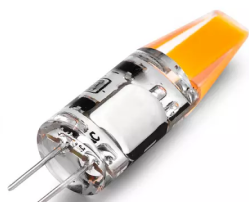

LED PEANUT BULB

LED BULB

TECHNICAL DETAILS

LED:	CREE
Operating Temperature:	-20°C~40°C
IP Rating:	IP68
CRI	>80Ra
Burning Hours	50000 hours

IP68   AC220V

LINE ART

Model	Wattage	Dimension	Beam Angle	Lumens
HJ-PB06	0.6W	41.5x32x10.5mm	180°	50 LM

APPLICATION

- Lawns and gardens
- Paths

ORDERING INFORMATION:

Example: CWW1641-RGBW-03-12W-A-LV

Model	Length	Wattage	Beam	Input Voltage	
CWW1641-RGBW	03	12W	A	LV	
CWW1641-RGBW	03	300mm	12W	A 45°	LV Low Voltage (24V DC)
CWW1642-RGBW	05	500mm	24W	B 60°	
CWW1643-RGBW	10	1000mm	48W	C 10x60°	