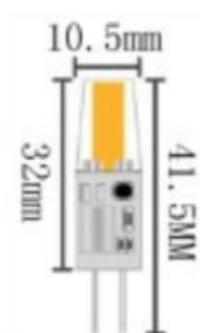

LED PEANUT BULB

LED BULB

TECHNICAL DETAILS

LED:	CREE
Operating Temperature:	-20°C~40°C
IP Rating:	IP68
CRI	>80Ra
Burning Hours	50000 hours

IP68   AC220V

LINE ART

Model	Wattage	Dimension	Beam Angle	Lumens
HJ-PB06	0.6W	41.5x32x10.5mm	180°	50 LM

APPLICATION

- Lawns and gardens
- Paths

ORDERING INFORMATION:

Example: CWW1641-RGBW-03-12W-A-LV

Model	Length	Wattage	Beam	Input Voltage	
CWW1641-RGBW	03	12W	A	LV	
CWW1641-RGBW	03	300mm	12W	A 45°	LV Low Voltage (24V DC)
CWW1642-RGBW	05	500mm	24W	B 60°	
CWW1643-RGBW	10	1000mm	48W	C 10x60°	