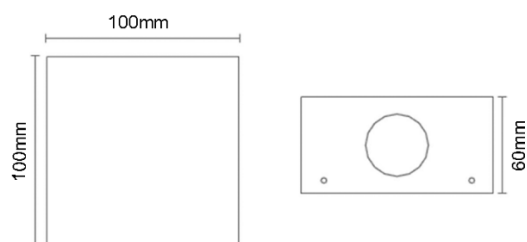

LED WALL LIGHT

TECHNICAL DETAILS

LED:	CREE
Operating Temperature:	-20°C~40°C
IP Rating:	IP66
CRI	>90Ra
Burning Hours	50000 hours

IP66   AC220V

LED WALL LIGHT

LINE ART

Model	Wattage	Dimension	Beam Angle	Lumens
HJ-WM123S	12W	100X100x60mm	6°	2628 LM

APPLICATION

- Wall Decoration
- Corridors
- Balconies

ORDERING INFORMATION:

Example: CWW1641-RGBW-03-12W-A-LV

Model	Length	Wattage	Beam	Input Voltage
CWW1641-RGBW	03	12W	A	LV
CWW1641-RGBW	03	300mm	12W	LV Low Voltage (24V DC)
CWW1642-RGBW	05	500mm	24W	
CWW1643-RGBW	10	1000mm	48W	
			A	45°
			B	60°
			C	10x60°