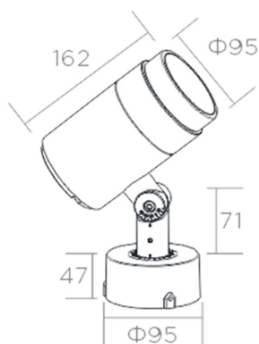

LED Surface Mounted Spotlight

TECHNICAL DETAILS

LED:	CREE
Operating Temperature:	-20°C~40°C
Bracket:	Aluminum
IP Rating:	IP66
CRI	>80Ra
Burning Hours	50000 hours

IP66 AC220V

LED SPOTLIGHT

LINE ART

Model	Wattage	Dimension	Beam Angle	Lumens
HJ-SMP233	23W	Ø95x162mm	14°	700lm

APPLICATION

- Lawns and gardens
- Paths

ORDERING INFORMATION:

Example: CWW1641-RGBW-03-12W-A-LV

Model	Length	Wattage	Beam	Input Voltage	
CWW1641-RGBW	03	12W	A	LV	
CWW1641-RGBW	03	300mm	12W	A 45°	LV Low Voltage (24V DC)
CWW1642-RGBW	05	500mm	24W	B 60°	
CWW1643-RGBW	10	1000mm	48W	C 10x60°	