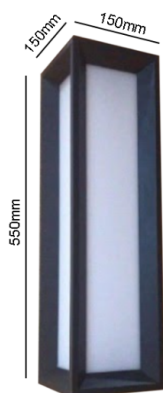

LED WALL LIGHT

LED WALL LIGHT

TECHNICAL DETAILS

LED: CREE
 Operating Temperature: -20°C~40°C
 IP Rating: IP54
 CRI >80Ra
 Burning Hours 50000 hours

IP54 AC220V

LINE ART

Model	Wattage	Dimension	Beam Angle	Lumens
HJ-WL15WS	15W	150x150x550mm	n/a	1960LM

APPLICATION

- Wall Decoration
- Corridors
- Balconies

ORDERING INFORMATION:

Example: CWW1641-RGBW-03-12W-A-LV

Model	Length	Wattage	Beam	Input Voltage	
CWW1641-RGBW	03	12W	A	LV	
CWW1641-RGBW	03	300mm	12W	A 45°	LV Low Voltage (24V DC)
CWW1642-RGBW	05	500mm	24W	B 60°	
CWW1643-RGBW	10	1000mm	48W	C 10x60°	