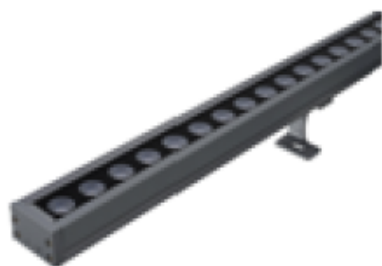

LED RIGID LINEAR RAZE

TECHNICAL DETAILS

LED:	CREE
Operating Temperature:	-20°C~40°C
IP Rating:	IP68
CRI	>80Ra
Burning Hours	50000 hours

LED LINEAR LIGHT

IP68 AC220V

LINE ART

Model	Wattage	Dimension	Beam Angle	Lumens
HJ-LL493	26W	(L)1000 x (W)35 x (H)645mm	24x59°	2812 LM

APPLICATION

- Highlighting of high-rise structural details.
- Retail window and showroom backgrounds.
- Indoor/outdoor sculptures.

ORDERING INFORMATION:

Example: CWW1641-RGBW-03-12W-A-LV

Model	Length	Wattage	Beam	Input Voltage	
CWW1641-RGBW	03	12W	A	LV	
CWW1641-RGBW	03	300mm	12W	A 45°	LV Low Voltage (24V DC)
CWW1642-RGBW	05	500mm	24W	B 60°	
CWW1643-RGBW	10	1000mm	48W	C 10x60°	