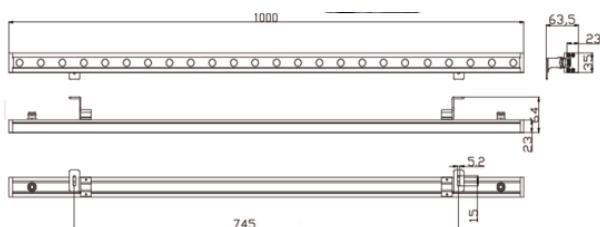

LED RIGID LINEAR RAZE

TECHNICAL DETAILS

LED:	CREE
Operating Temperature:	-20°C~40°C
IP Rating:	IP68
CRI	>80Ra
Burning Hours	50000 hours

LED LINEAR LIGHT

IP68 AC220V

LINE ART

Model	Wattage	Dimension	Beam Angle	Lumens
HJ-LL493	26W	(L)1000 x (W)35 x (H)645mm	24x59°	2812 LM

APPLICATION

- Highlighting of high-rise structural details.
- Retail window and showroom backgrounds.
- Indoor/outdoor sculptures.

ORDERING INFORMATION:

Example: CWW1641-RGBW-03-12W-A-LV

Model	Length	Wattage	Beam	Input Voltage	
CWW1641-RGBW	03	12W	A	LV	
CWW1641-RGBW	03	300mm	12W	A 45°	LV Low Voltage (24V DC)
CWW1642-RGBW	05	500mm	24W	B 60°	
CWW1643-RGBW	10	1000mm	48W	C 10x60°	