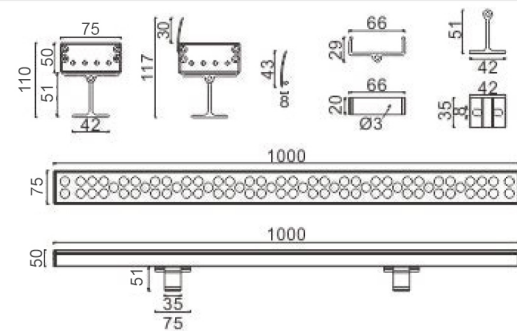

HIGH POWER LED WALL WASHER

HIGH POWER LED WALL WASHER

LED Wall Washer Light

LED high power wallwashers are suitable for landscape lighting, building facade, or bridges illumination. High quality aviation grade aluminum with PC lens are impact resistant and UV-protected. Surface is treated with electrostatic oxidation for environmental protection. Fixture is moisture and dust proof with IP66. Rotating mounting bracket, easy to install and maintain. Available Length 1000mm/500mm/300mm.

HJ-GM2020

Product Type	LED Wall Washer Light
IP Rating	IP66
Materials	Aviation grade Aluminum
CRI	Ra >80
LED Brand	Cree/Osram/Lumileds
Operating Temperature	-25° ~ 45°
Methods of Control	On-Off/ DMX512

Dimension

Accessories/ Detailed Description

Light distribution lens

Waterproof connector

Adjustable 180 degree angle

Specification

Product Code	Power	Input Voltage	CCT	Beam Angle	LED Qty	Dimensions	Weight	Accessories
HJ-GM2020	72W	DC24V	1800K/2200K 2700K/3000K 5000K/6500K R/G/B/RGB RGBW/Amber	10° 15° 10°x22° 10°x60° 15°x30° 15°x55° 120°	72pcs	1000 x 75 x 50 mm	2.4KG	Anti-dazzle cover