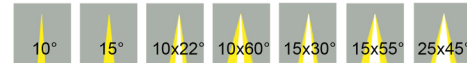

HIGH POWER LED WALL WASHER

HIGH POWER LED WALL WASHER

LED Wall Washer Light

LED high power wallwashers are suitable for landscape lighting, building facade, or bridges illumination. High quality aviation grade aluminum with PC lens are impact resistant and UV-protected. Surface is treated with electrostatic oxidation for environmental protection. Fixture is moisture and dust proof with IP66. Rotating mounting bracket, easy to install and maintain. Available Length 1000mm/500mm/300mm.

HJ-GM2020

Product Type	LED Wall Washer Light
IP Rating	IP66
Materials	Aviation grade Aluminum
CRI	Ra >80
LED Brand	Cree/Osram/Lumileds
Operating Temperature	-25° ~ 45°
Methods of Control	On-Off/ DMX512

Dimension

Accessories/ Detailed Description

Light distribution lens

Waterproof connector

Adjustable 180 degree angle

Specification

Product Code	Power	Input Voltage	CCT	Beam Angle	LED Qty	Dimensions	Weight	Accessories
HJ-GM2020	72W	DC24V	1800K/2200K 2700K/3000K 5000K/6500K R/G/B/RGB RGBW/Amber	10° 15° 10°x22° 10°x60° 15°x30° 15°x55° 120°	72pcs	1000 x 75 x 50 mm	2.4KG	Anti-dazzle cover