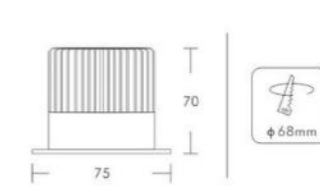

LH-2056

Chip: COB
Power: 9W
Out Put: 720Lm/3000K
Input: 220-240V/60Hz
Life Time: 20.000Hours
Material: Aluminum
Installation: Recessed

2700K 4000K