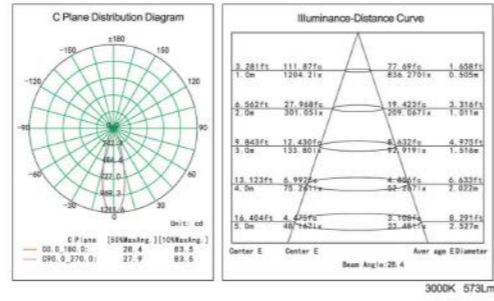

LM01/12W
LED: CREE CXA1507/12W
Color: Matt White
CRI: ≥ 80
CCT: 3000K / 4000K / 5000K
Angle: 24° (15° / 35°)
Material: Aluminum
Qty/Ctn: 30pcs