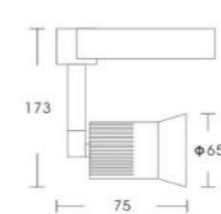

Cree: COB
Power: 10W
Out Put: 800Lm/3000K
Input: 220-240V/60Hz
Life Time: 20.000Hours
Material: Aluminum and Plastic
Adaptor: 2Wire/3Wire

3000K 4000K 6000K

LT-0032