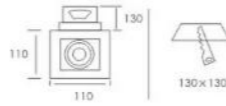

Chip: OCB
Power: 2x18W
Out Put : 2880Lm/3000K
Input: AC220-240V/60Hz
Life Time: 20.000Hours
Material : Aluminum And Plastic
Installation: Recessed Type

Chip: OCB
Power: 3x18W
Out Put : 4320Lm/3000K
Input: AC220-240V/60Hz
Life Time: 20.000Hours
Material : Aluminum And Plastic
Installation: Recessed Type