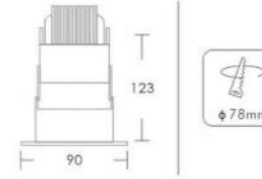

LH-2035

Chip: COB
Power: 11W
Out Put: 880Lm/3000K
Input: 220-240V/60Hz
Life Time: 20,000Hours
Material: Aluminum
Installation: Recessed

2700K 4000K