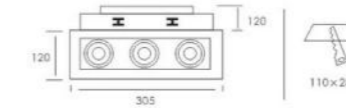

Chip: OCB
Power: 3x10W
Out Put : 2400Lm/3000K
Input: AC220-240V/60Hz
Life Time: 20.000Hours
Material : Aluminum And Plastic
Installation: Recessed Type