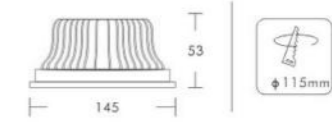

LD-3153

Chip: SMD
Power: 12W
Out Put: 960Lm/3000K
Input: 220-240V/60Hz
Life Time: 20,000Hours
Material: Aluminum
Installation: Recessed