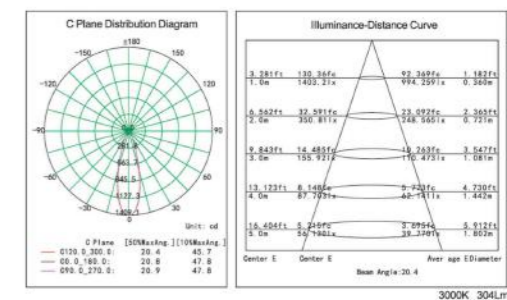

3000K 1344Lm

LM04/12W
LED: CREE CXA1507/12W
Color: Matt White+Black
CRI: ≥ 80
CCT: 3000K / 4000K / 5000K
Angle: 24° (15° / 35°)
Material: Aluminum
Qty/Ctn: 30pcs