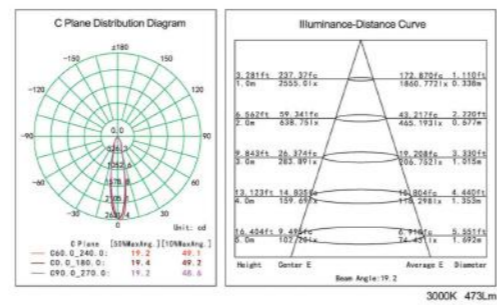

SLC7391/7W

LED: CREE CXA1304/7W
Color: Matt White+Gold
CRI: ≥ 80
CCT: 3000K / 4000K / 5000K
Angle: 24° (15° /35°)
Material: Aluminum
Qty/Ctn: 30pcs