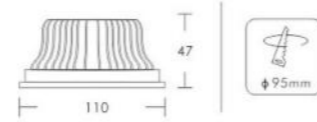

LD-3052

Chip: COB
Power: 7W
Out Put: 560Lm/3000K
Input: 220-240V/60Hz
Life Time: 20,000Hours
Material: Aluminum
Installation: Recessed