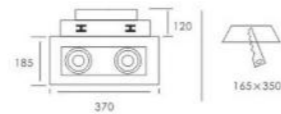

Chip: OCB
Power: 2x18W
Out Put : 2880Lm/3000K
Input: AC220-240V/60Hz
Life Time: 20.000Hours
Material : Aluminum And Plastic
Installation: Recessed Type