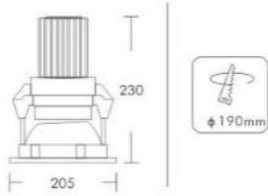

2700K 4000K

12° 24° Adjustable

LH-2013

Chip: COB
Power: 40W
Out Put: 3200Lm/3000K
Input: 220-240V/60Hz
Life Time: 20.000Hours
Material: Aluminum
Installation: Recessed

2700K 4000K

12° 24° Adjustable

LH-2014