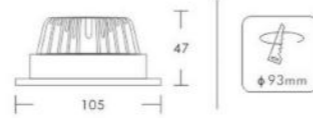

LD-3031

Chip: COB
Power: 7W
Out Put: 560Lm/3000K
Input: 220-240V/60Hz
Life Time: 20.000Hours
Material: Aluminum
Installation: Recessed