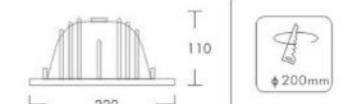

LD-3045

Chip: SMD
Power: 36W
Out Put: 2880Lm/3000K
Input: 220-240V/60Hz
Life Time: 20.000Hours
Material: Aluminum
Installation: Recessed