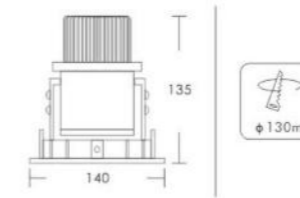

Chip: COB
Power: 25W
Out Put: 2000Lm/3000K
Input: 220-240V/60Hz
Life Time: 20,000Hours
Material: Aluminum
Installation: Recessed

3000K 4000K 6000K