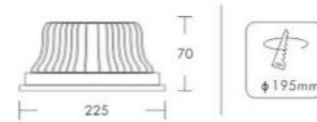

LD-3056

Chip: COB
Power: 25W
Out Put: 2000Lm/3000K
Input: 220-240V/60Hz
Life Time: 20,000Hours
Material: Aluminum
Installation: Recessed