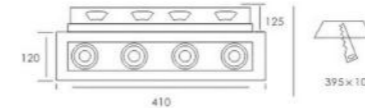

Chip: OCB
Power: 1x12W
Out Put : 960Lm/3000K
Input: AC220-240V/60Hz
Life Time: 20.000Hours
Material : Aluminum And Plastic
Installation: Recessed Type