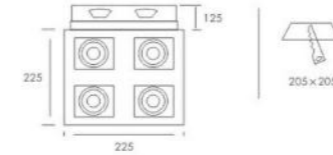

Chip: OCB
Power: 1x12W
Out Put : 960Lm/3000K
Input: AC220-240V/60Hz
Life Time: 20.000Hours
Material : Aluminum And Plastic
Installation: Recessed Type