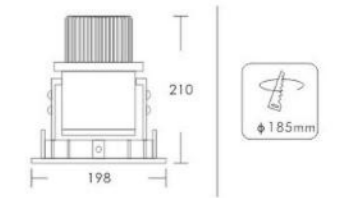

Chip: COB
Power: 30W
Out Put: 2400Lm/3000K
Input: 220-240V/60Hz
Life Time: 20,000Hours
Material: Aluminum
Installation: Recessed

3000K 4000K 6000K

COB CREE BRIDGELUX CITIZEN LUMINUS