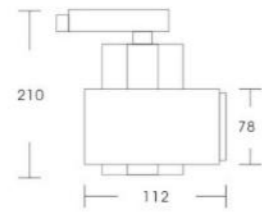

LT-2041

Cree: COB
Power: 30W
Out Put: 2400Lm/3000K
Input: 220-240V/60Hz
Life Time: 20.000Hours
Material: Aluminum and Plastic
Adaptor: 2Wire/3Wire/3Circuit

3000K 4000K 6000K