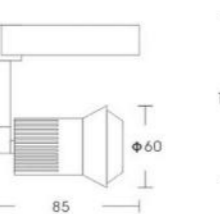

Cree: COB
Power: 10W
Out Put: 800Lm/3000K
Input: 220-240V/60Hz
Life Time: 20.000Hours
Material: Aluminum and Plastic
Adaptor: 2Wire/3Wire

3000K 4000K 6000K

LT-0034