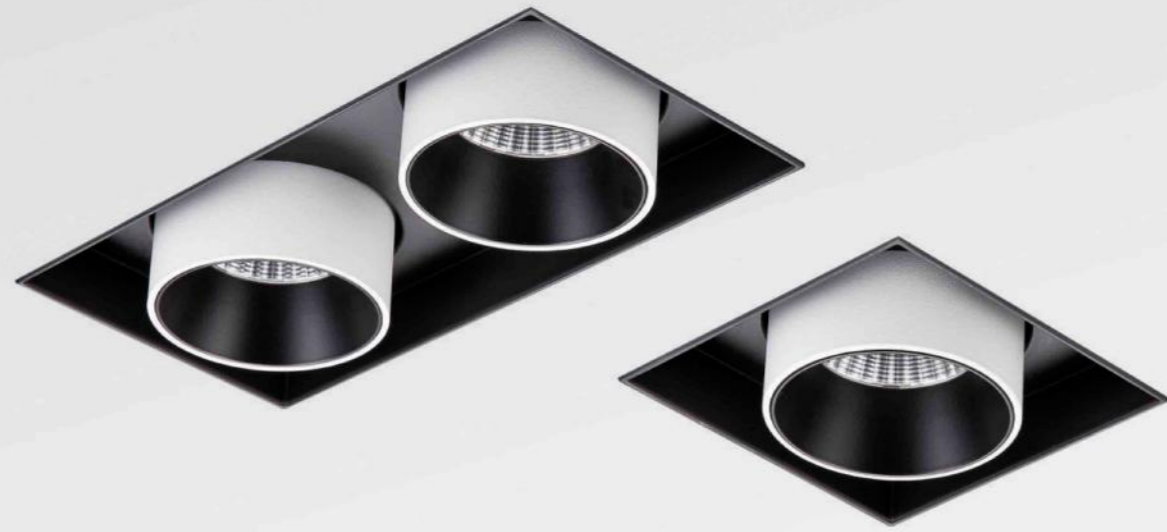

SL74066/12W
LED: CREE CXA1507/12W
Color: Sand White+Black
CRI: ≥ 80
CCT: 3000K/4000K/5000K
Angle: 24° (15° /35°)
Material: Aluminum
Qty/Ctn: 20pcs