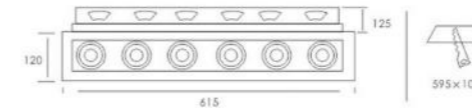

Chip: OCB
Power: 1x12W
Out Put : 960Lm/3000K
Input: AC220-240V/60Hz
Life Time: 20.000Hours
Material : Aluminum And Plastic
Installation: Recessed Type