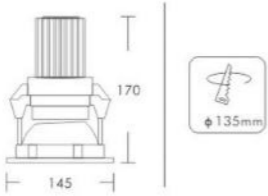

LH-2012

Chip: COB
Power: 30W
Out Put: 2400Lm/3000K
Input: 220-240V/60Hz
Life Time: 20.000Hours
Material: Aluminum
Installation: Recessed

2700K 4000K

12° 24° Adjustable