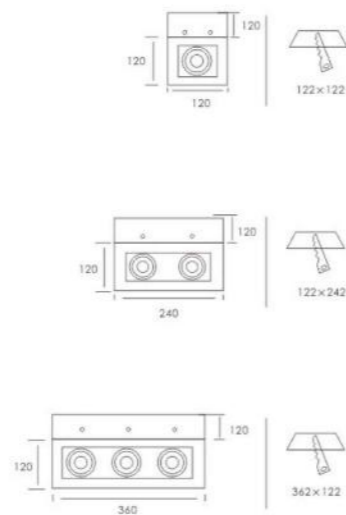

LS-5202

Chip: OCB
Power: 1x20W
Out Put : 1600Lm/3000K
Input: AC220-240V/60Hz
Life Time: 20.000Hours
Material : Aluminum And Plastic
Installation: Recessed Type

Chip: OCB
Power: 2x20W
Out Put : 3200Lm/3000K
Input: AC220-240V/60Hz
Life Time: 20.000Hours
Material : Aluminum And Plastic
Installation: Recessed Type

Chip: OCB
Power: 3x20W
Out Put : 4800Lm/3000K
Input: AC220-240V/60Hz
Life Time: 20.000Hours
Material : Aluminum And Plastic
Installation: Recessed Type