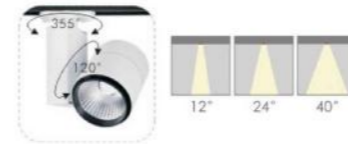

LT-4021

Cree: COB
Power: 20W
Out Put: 1600Lm/3000K
Input: 220-240V/60Hz
Life Time: 20.000Hours
Material: Aluminum and Plastic
Adaptor: 2Wire/3Wire/3Circuit

3000K 4000K 6000K