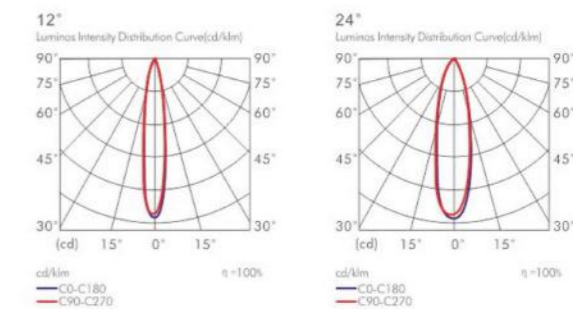

H(m)	D(cm)	Evag(Lx)
1	31.65	8616
2	63.29	2154
3	94.94	957.3
4	126.58	538.5
5	258.23	344.6

H(m)	D(cm)	Evag(Lx)
1	34.62	5283
2	69.25	1321
3	103.87	587.0
4	138.49	330.2
5	173.11	211.3