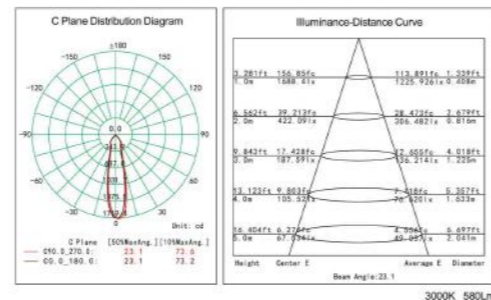

SL7414-2.5/7W
LED: CREE CXA1304/7W
Color: Matt White
CRI: ≥ 80
CCT: 3000K / 4000K / 5000K
Angle: 24° (15° / 35°)
Material: Aluminum
Qty/Ctn: 30pcs

SL7414-3/12W
LED: CREE CXA1507/12W
Color: Matt White
CRI: ≥ 80
CCT: 3000K / 4000K / 5000K
Angle: 24° (15° / 35°)
Material: Aluminum
Qty/Ctn: 20pcs

SL7414-4/18W
LED: CREE CXA1512/18W
Color: Matt White
CRI: ≥ 80
CCT: 3000K / 4000K / 5000K
Angle: 24° (15° / 35°)
Material: Aluminum
Qty/Ctn: 12pcs

SL7415-2.5/7W
LED: CREE CXA1304/7W
Color: Matt White
CRI: ≥ 80
CCT: 3000K / 4000K / 5000K
Angle: 24° (15° / 35°)
Material: Aluminum
Qty/Ctn: 30pcs

SL7415-3/12W
LED: CREE CXA1507/12W
Color: Matt White
CRI: ≥ 80
CCT: 3000K / 4000K / 5000K
Angle: 24° (15° / 35°)
Material: Aluminum
Qty/Ctn: 20pcs

SL7415-4/18W
LED: CREE CXA1512/18W
Color: Matt White
CRI: ≥ 80
CCT: 3000K / 4000K / 5000K
Angle: 24° (15° / 35°)
Material: Aluminum
Qty/Ctn: 12pcs

SL7460/5W
LED: CREE CXA1304/5W
Color: Matt White
CRI: ≥ 80
CCT: 3000K / 4000K / 5000K
Angle: 24° (15° / 35°)
Material: Aluminum
Qty/Ctn: 50pcs

SL7461/5W
LED: CREE CXA1304/5W
Color: Matt White
CRI: ≥ 80
CCT: 3000K / 4000K / 5000K
Angle: 24° (15° / 35°)
Material: Aluminum
Qty/Ctn: 50pcs