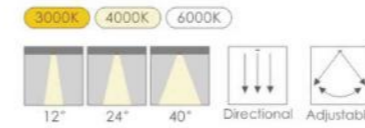

LS-5104

Chip: OCB
Power: 1x20W
Out Put : 1600Lm/3000K
Input: AC220-240V/60Hz
Life Time: 20.000Hours
Material : aluminum And Plastic
Installation: Recessed Type