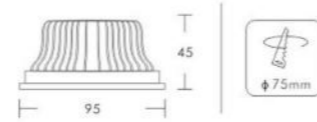

Anti-glare

H(m)	D(cm)	Evag(Lx)
1	103.87	587.0
2	138.49	330.2
3	173.11	211.3

3000K 4000K 6000K

LD-3051

Chip: COB
Power: 5W
Out Put: 400Lm/3000K
Input: 220-240V/60Hz
Life Time: 20,000Hours
Material: Aluminum
Installation: Recessed