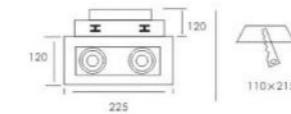

Chip: OCB
Power: 2x10W
Out Put : 1600Lm/3000K
Input: AC220-240V/60Hz
Life Time: 20.000Hours
Material : Aluminum And Plastic
Installation: Recessed Type