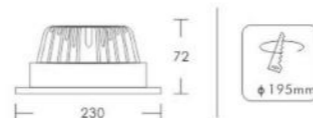

LD-3038

Chip: SMD
Power: 36W
Out Put: 2880Lm/3000K
Input: 220-240V/60Hz
Life Time: 20.000Hours
Material: Aluminum
Installation: Recessed