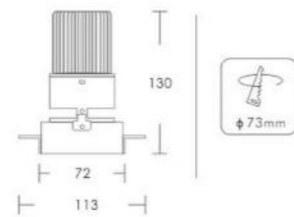

LH-2053

Chip: COB
Power: 12W
Out Put: 960Lm/3000K
Input: 220-240V/60Hz
Life Time: 20.000Hours
Material: Aluminum
Installation: Recessed

2700K 4000K