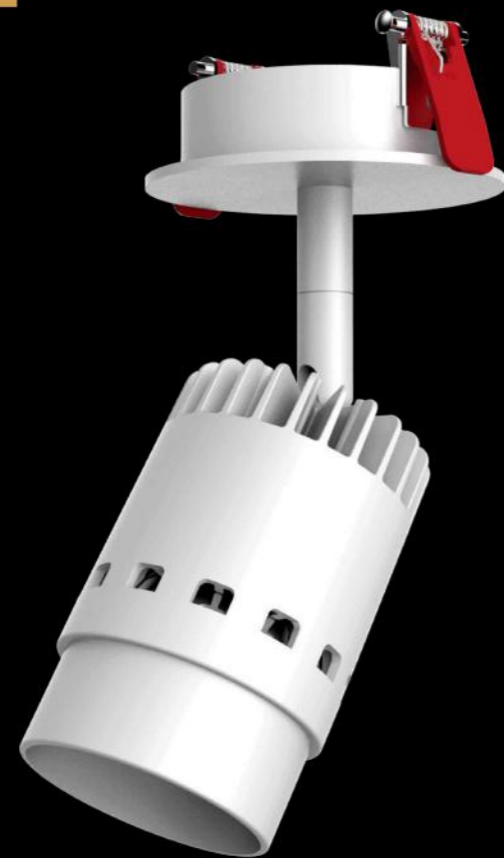

Option

Finish

Lighting Efficiency

Normal:50-75lm/w

TL-03-H Series Spotlight

Simple classic design, elegant appearance, useful functions, and adjusted emitting angle meet your requirements to reach the best lighting effect.