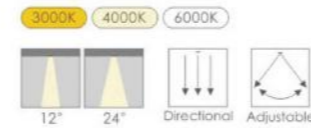

LS-5311

Chip: OCB
Power: 1x8W
Out Put : 160Lm/3000K
Input: AC220-240V/60Hz
Life Time: 20.000Hours
Material : Aluminum And Plastic
Installation: Recessed Type