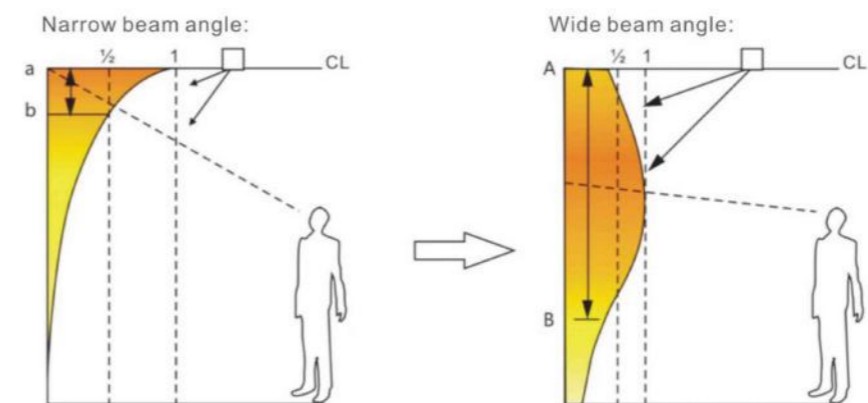

LED Architectural Lights 2017

Lumitec

INTERIOR

LH-2011

Wall-wash light

Wide Beam Angle Means Low Lux To Compare With Narrow Beam Angle. Common Wall Wash Light Only Between A~b, But Ledmbient Wall Wash Light Can Keep Much More Wider Beam Angle.