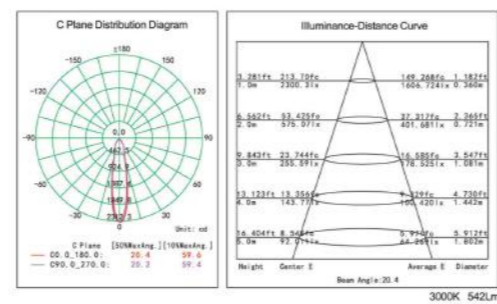

SLC73018/7W
LED: CREE CXA1304/7W
Color: Matt White
CRI: ≥ 80
CCT: 3000K / 4000K / 5000K
Angle: 24° (15° / 35°)
Material: Aluminum
Qty/Ctn: 30pcs

SLC73002-3/7W
LED: CREE CXA1304/7W
Color: Matt White
CRI: ≥ 80
CCT: 3000K / 4000K / 5000K
Angle: 24° (15° / 35°)
Material: Aluminum
Qty/Ctn: 20pcs

SLC73002-4/12W
LED: CREE CXA1507/12W
Color: Matt White
CRI: ≥ 80
CCT: 3000K / 4000K / 5000K
Angle: 24° (15° / 35°)
Material: Aluminum
Qty/Ctn: 12pcs

SLC73002-5/18W
LED: CREE CXA1512/18W
Color: Matt White
CRI: ≥ 80
CCT: 3000K / 4000K / 5000K
Angle: 24° (15° / 35°)
Material: Aluminum
Qty/Ctn: 8pcs