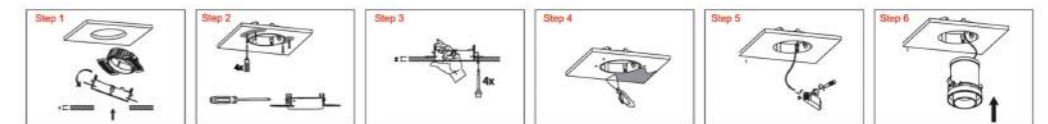

SL74066/12W
LED: CREE CXA1507/12W
Color: Sand White+Black
CRI: ≥ 80
CCT: 3000K/4000K/5000K
Angle: 24° (15° /35°)
Material: Aluminum
Qty/Ctn: 20pcs

GL7119-1/1x12W
LED: CREE CXA1507/12Wx1
Color: Sand White+Black
CRI: ≥ 80
CCT: 3000K/4000K/5000K
Angle: 24° (15° /35°)
Material: Aluminum
Qty/Ctn: 20pcs

GL7119-2/2x12W
LED: CREE CXA1507/12Wx2
Color: Sand White+Black
CRI: ≥ 80
CCT: 3000K/4000K/5000K
Angle: 24° (15° /35°)
Material: Aluminum
Qty/Ctn: 12pcs