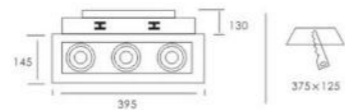

Chip: OCB
Power: 3x20W
Out Put : 4800Lm/3000K
Input: AC220-240V/60Hz
Life Time: 20.000Hours
Material : aluminum And Plastic
Installation: Recessed Type