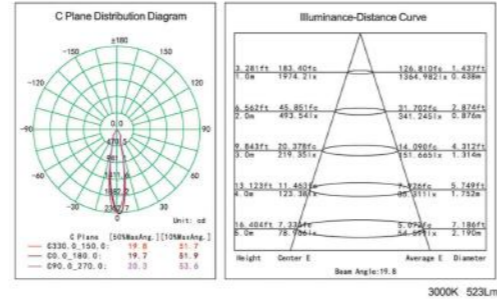

SLC73002-3/7W
LED: CREE CXA1304/7W
Color: Matt White
CRI: ≥ 80
CCT: 3000K / 4000K / 5000K
Angle: 24° (15° / 35°)
Material: Aluminum
Qty/Ctn: 20pcs