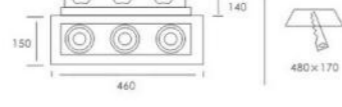

Chip: OCB
Power: 2x35W
Out Put : 5600Lm/3000K
Input: AC220-240V/60Hz
Life Time: 20.000Hours
Material : Aluminum And Plastic
Installation: Recessed Type

Chip: OCB
Power: 3x35W
Out Put : 8400Lm/3000K
Input: AC220-240V/60Hz
Life Time: 20.000Hours
Material : Aluminum And Plastic
Installation: Recessed Type