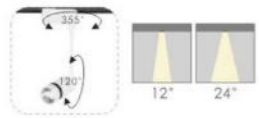

Cree: COB
Power: 10W
Out Put: 800Lm/3000K
Input: 220-240V/60Hz
Life Time: 20.000Hours
Material: Aluminum and Plastic
Adaptor: 2Wire/3Wire

3000K 4000K 6000K

LT-0012