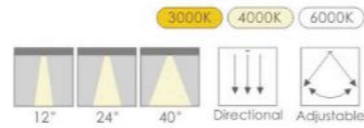

LS-5102

Chip: OCB
Power: 1x20W
Out Put : 1600Lm/3000K
Input: AC220-240V/60Hz
Life Time: 20.000Hours
Material : aluminum And Plastic
Installation: Recessed Type