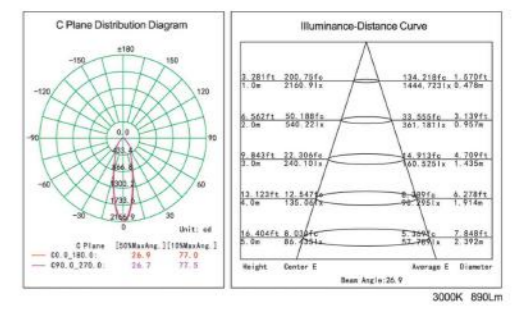

SL7417/12W
LED: CREE CXA1507/12W
Color: Matt White
CRI: ≥ 80
CCT: 3000K / 4000K / 5000K
Angle: 24° (15°)
Material: Aluminum
Qty/Ctn: 20pcs

SL7416/18W
LED: CREE CXA1512/18W
Color: Matt White
CRI: ≥ 80
CCT: 3000K / 4000K / 5000K
Angle: 24° (15°)
Material: Aluminum
Qty/Ctn: 20pcs

SL74028/28W
LED: CREE CXA1816/28W
Color: Matt White
CRI: ≥ 80
CCT: 3000K / 4000K / 5000K
Angle: 24° (15°)
Material: Aluminum
Qty/Ctn: 8pcs

WLB076-1/1x7W
LED: CREE CXA1304/7W
Color: Matt White+Black
CRI: ≥ 80
CCT: 3000K / 4000K / 5000K
Angle: 24° (15° / 35°)
Material: Aluminum
Qty/Ctn: 20pcs

WLB076-2/2x7W
LED: CREE CXA1304/7Wx2
Color: Matt White+Black
CRI: ≥ 80
CCT: 3000K / 4000K / 5000K
Angle: 24° (15° / 35°)
Material: Aluminum
Qty/Ctn: 12pcs

WLB076-3/3x7W
LED: CREE CXA1304/7Wx3
Color: Matt White+Black
CRI: ≥ 80
CCT: 3000K / 4000K / 5000K
Angle: 24° (15° / 35°)
Material: Aluminum
Qty/Ctn: 8pcs