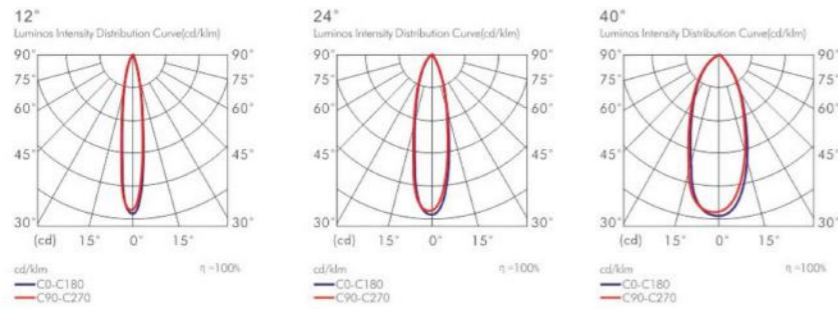

H(m)	D(cm)	Evag(Lx)
1	31.65	8616
2	63.29	2154
3	94.94	957.3
4	126.58	538.5
5	258.23	344.6