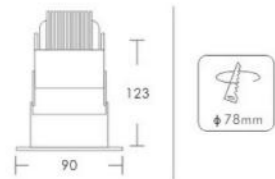

Chip: COB
Power: 11W
Out Put: 880Lm/3000K
Input: 220-240V/60Hz
Life Time: 20,000Hours
Material: Aluminum
Installation: Recessed

2700K 4000K

LH-2032