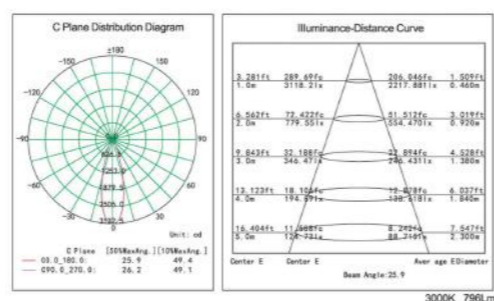

3000K 471Lm

3000K 796Lm