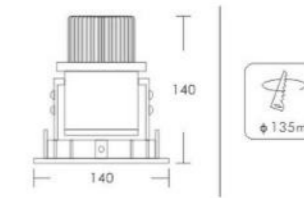

Chip: COB
Power: 15W
Out Put: 1200Lm/3000K
Input: 220-240V/60Hz
Life Time: 20,000Hours
Material: Aluminum
Installation: Recessed

3000K 4000K 6000K

Chip: COB
Power: 30W
Out Put: 2400Lm/3000K
Input: 220-240V/60Hz
Life Time: 20,000Hours
Material: Aluminum
Installation: Recessed

3000K 4000K 6000K

Chip: COB
Power: 45W
Out Put: 3600Lm/3000K
Input: 220-240V/60Hz
Life Time: 20,000Hours
Material: Aluminum
Installation: Recessed

3000K 4000K 6000K

Chip: COB
Power: 12W
Out Put: 960Lm/3000K
Input: 220-240V/60Hz
Life Time: 20,000Hours
Material: Aluminum
Installation: Recessed

3000K 4000K 6000K

Chip: COB
Power: 18W
Out Put: 1440Lm/3000K
Input: 220-240V/60Hz
Life Time: 20,000Hours
Material: Aluminum
Installation: Recessed

3000K 4000K 6000K

Chip: COB
Power: 25W
Out Put: 2000Lm/3000K
Input: 220-240V/60Hz
Life Time: 20,000Hours
Material: Aluminum
Installation: Recessed

3000K 4000K 6000K

Chip: COB
Power: 30W
Out Put: 2400Lm/3000K
Input: 220-240V/60Hz
Life Time: 20,000Hours
Material: Aluminum
Installation: Recessed

3000K 4000K 6000K

COB CREE BRIDGELUX CITIZEN LUMINUS

H(m)	D(cm)	Evag(Lx)
1	31.65	8616
2	63.29	2154
3	94.94	957.3
4	126.58	538.5
5	258.23	344.6

H(m)	D(cm)	Evag(Lx)
1	34.62	5283
2	69.25	1321
3	103.87	587.0
4	138.49	330.2
5	173.11	211.3

LUMINUS CITIZEN BRIDGELUX CREE COB

H(m)	D(cm)	Evag(Lx)
1	31.65	8616
2	63.29	2154
3	94.94	957.3
4	126.58	538.5
5	258.23	344.6

H(m)	D(cm)	Evag(Lx)
1	34.62	5283
2	69.25	1321
3	103.87	587.0
4	138.49	330.2
5	173.11	211.3