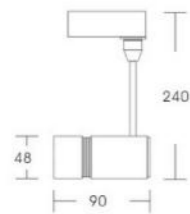

Cree: COB
Power: 10W
Out Put: 800Lm/3000K
Input: 220-240V/60Hz
Life Time: 20.000Hours
Material: Aluminum and Plastic
Adaptor: 2Wire/3Wire

3000K 4000K 6000K

LT-0012