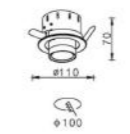

SL7417/12W
LED: CREE CXA1507/12W
Color: Matt White
CRI: ≥ 80
CCT: 3000K / 4000K / 5000K
Angle: 24° (15°)
Material: Aluminum
Qty/Ctn: 20pcs

SL7416/18W
LED: CREE CXA1512/18W
Color: Matt White
CRI: ≥ 80
CCT: 3000K / 4000K / 5000K
Angle: 24° (15°)
Material: Aluminum
Qty/Ctn: 20pcs

SL74028/28W
LED: CREE CXA1816/28W
Color: Matt White
CRI: ≥ 80
CCT: 3000K / 4000K / 5000K
Angle: 24° (15°)
Material: Aluminum
Qty/Ctn: 8pcs

WLB076-1/1x7W
LED: CREE CXA1304/7W
Color: Matt White+Black
CRI: ≥ 80
CCT: 3000K / 4000K / 5000K
Angle: 24° (15° / 35°)
Material: Aluminum
Qty/Ctn: 20pcs

WLB076-2/2x7W
LED: CREE CXA1304/7Wx2
Color: Matt White+Black
CRI: ≥ 80
CCT: 3000K / 4000K / 5000K
Angle: 24° (15° / 35°)
Material: Aluminum
Qty/Ctn: 12pcs

WLB076-3/3x7W
LED: CREE CXA1304/7Wx3
Color: Matt White+Black
CRI: ≥ 80
CCT: 3000K / 4000K / 5000K
Angle: 24° (15° / 35°)
Material: Aluminum
Qty/Ctn: 8pcs