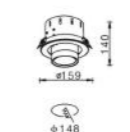

SL74028/28W
LED: CREE CXA1816/28W
Color: Matt White
CRI: ≥ 80
CCT: 3000K / 4000K / 5000K
Angle: 24° (15°)
Material: Aluminum
Qty/Ctn: 8pcs

WLB076-1/1x7W
LED: CREE CXA1304/7W
Color: Matt White+Black
CRI: ≥ 80
CCT: 3000K / 4000K / 5000K
Angle: 24° (15° / 35°)
Material: Aluminum
Qty/Ctn: 20pcs