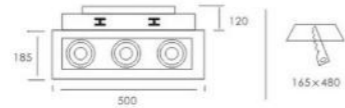

Chip: OCB
Power: 3x18W
Out Put : 4320Lm/3000K
Input: AC220-240V/60Hz
Life Time: 20.000Hours
Material : Aluminum And Plastic
Installation: Recessed Type