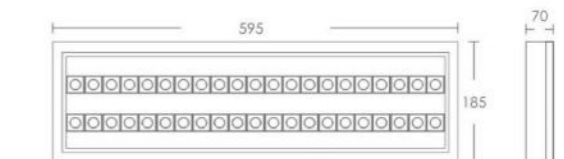

LP-6011

Cree: COB
Power: 18x2W
Out Put: 2880Lm/3000K
Input: AC220-240V/60Hz
Life Time: 20.000Hours
Material: Aluminum
Installation: Recessed and pendant

CREE **EPISTAR**

Customized the length and maximum 2.4M

LP-6021

Chip: Cree XP-E3W
Power: 20x1W * 2+SMD15W=55W
Out Put: 4050Lm/6000K
Input: AC220-240V/60Hz
Life Time: 30.000Hours
Material: Aluminum
Installation: Ceiling surface mounted

CREE

LP-6022

Chip: Cree XP-E3W
Power: 20x2W * 2=80W
Out Put: 4050Lm/6000K
Input: AC220-240V/60Hz
Life Time: 30.000Hours
Material: Aluminum
Installation: Ceiling surface mounted