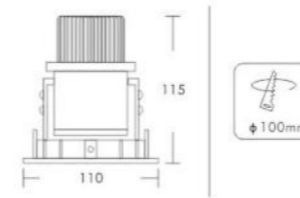

LH-2025

Chip: COB
Power: 18W
Out Put: 1440Lm/3000K
Input: 220-240V/60Hz
Life Time: 20,000Hours
Material: Aluminum
Installation: Recessed

3000K 4000K 6000K