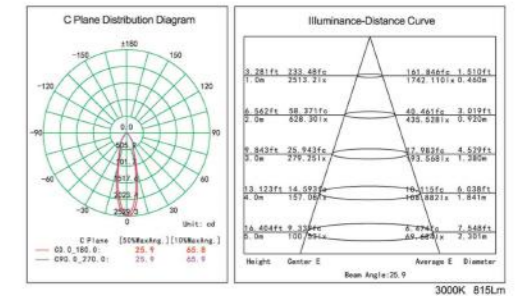

GL7119-1/1x12W
LED: CREE CXA1507/12Wx1
Color: Sand White+Black
CRI: ≥ 80
CCT: 3000K/4000K/5000K
Angle: 24° (15° /35°)
Material: Aluminum
Qty/Ctn: 20pcs