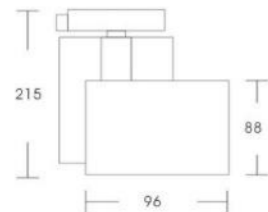

LT-2031

Cree: COB
Power: 30W
Out Put: 2400Lm/3000K
Input: 220-240V/60Hz
Life Time: 20.000Hours
Material: Aluminum and Plastic
Adaptor: 2Wire/3Wire/3Circuit

3000K 4000K 6000K