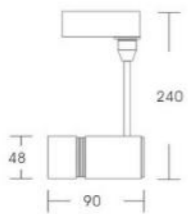

Cree: COB
Power: 10Wx2
Out Put: 1600Lm/3000K
Input: 220-240V/60Hz
Life Time: 20.000Hours
Material: Aluminum and Plastic
Adaptor: 2Wire/3Wire

3000K 4000K 6000K

LT-0021