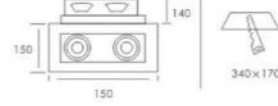

Chip: OCB
Power: 2x35W
Out Put : 5600Lm/3000K
Input: AC220-240V/60Hz
Life Time: 20.000Hours
Material : Aluminum And Plastic
Installation: Recessed Type

Chip: OCB
Power: 3x35W
Out Put : 8400Lm/3000K
Input: AC220-240V/60Hz
Life Time: 20.000Hours
Material : Aluminum And Plastic
Installation: Recessed Type