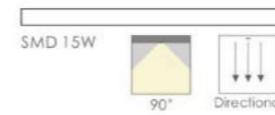

CREE **EPISTAR**

Customized the length and maximum 2.4M

LP-6021

Chip: Cree XP-E3W
 Power: 20x1W * 2+SMD15W=55W
 Out Put: 4050Lm/6000K
 Input: AC220-240V/60Hz
 Life Time: 30.000Hours
 Material: Aluminum
 Installation: Ceiling surface mounted