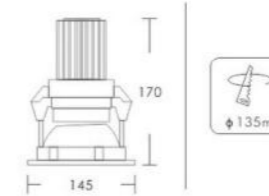

LH-2015

Chip: COB
Power: 30W
Out Put: 2400Lm/3000K
Input: 220-240V/60Hz
Life Time: 20.000Hours
Material: Aluminum
Installation: Recessed

2700K 4000K

12° 24° Directional