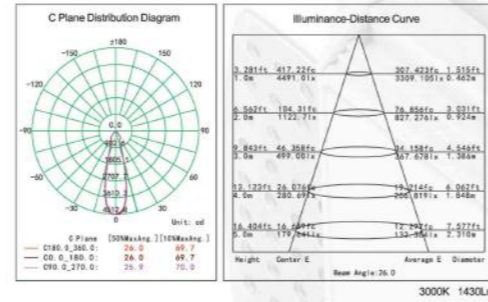

SL74061/12W

LED: CREE CXA1507/12W
Color: Sand White+Black
CRI: ≥ 80
CCT: 3000K / 4000K / 5000K
Angle: 24° (15° / 35°)
Material: Aluminum
Qty/Ctn: 30pcs