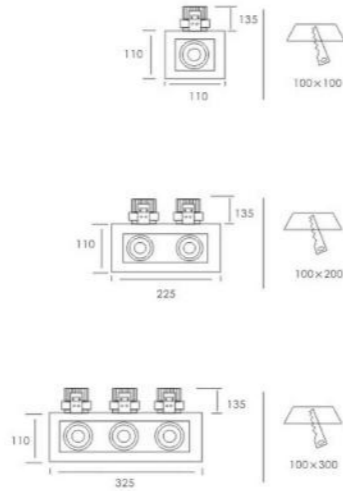

LS-5063

Chip: OCB
Power: 1x5W
Out Put : 400Lm/3000K
Input: AC220-240V/60Hz
Life Time: 20.000Hours
Material : Aluminum And Plastic
Installation: Recessed Type

Chip: OCB
Power: 2x5W
Out Put : 800Lm/3000K
Input: AC220-240V/60Hz
Life Time: 20.000Hours
Material : Aluminum And Plastic
Installation: Recessed Type

Chip: OCB
Power: 3x5W
Out Put : 1200Lm/3000K
Input: AC220-240V/60Hz
Life Time: 20.000Hours
Material : Aluminum And Plastic
Installation: Recessed Type