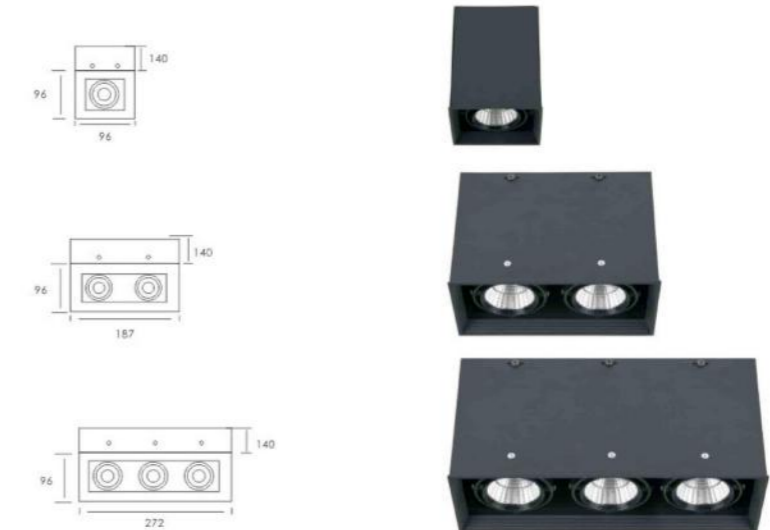

LS-5211

Chip: OCB
Power: 1x7W
Out Put : 560Lm/3000K
Input: AC220-240V/60Hz
Life Time: 20.000Hours
Material : Aluminum And Plastic
Installation: Recessed Type

Chip: OCB
Power: 2x7W
Out Put : 1120Lm/3000K
Input: AC220-240V/60Hz
Life Time: 20.000Hours
Material : Aluminum And Plastic
Installation: Recessed Type

Chip: OCB
Power: 3x7W
Out Put : 1680Lm/3000K
Input: AC220-240V/60Hz
Life Time: 20.000Hours
Material : Aluminum And Plastic
Installation: Recessed Type