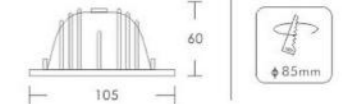

3000K 4000K 6000K

Anti-glare

LD-3041

Chip: SMD
Power: 3W
Out Put: 240Lm/3000K
Input: 220-240V/60Hz
Life Time: 20.000Hours
Material: Aluminum
Installation: Recessed

LD-3042

Chip: SMD
Power: 5W
Out Put: 400Lm/3000K
Input: 220-240V/60Hz
Life Time: 20.000Hours
Material: Aluminum
Installation: Recessed