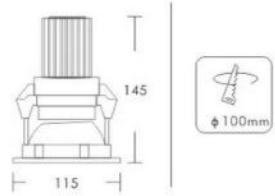

LH-2011

Chip: COB
Power: 15W
Out Put: 1200Lm/3000K
Input: 220-240V/60Hz
Life Time: 20.000Hours
Material: Aluminum
Installation: Recessed

2700K 4000K

12° 24° Adjustable