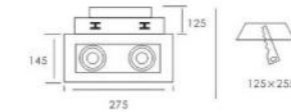

Chip: OCB
Power: 2x20W
Out Put : 3200Lm/3000K
Input: AC220-240V/60Hz
Life Time: 20.000Hours
Material : aluminum And Plastic
Installation: Recessed Type