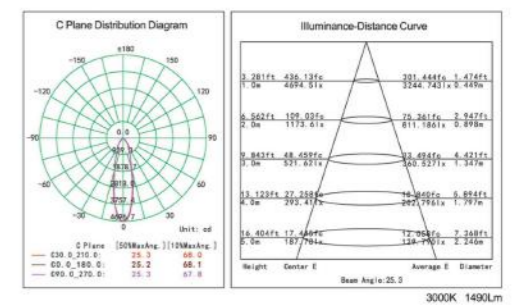

SL7416/18W
LED: CREE CXA1512/18W
Color: Matt White
CRI: ≥ 80
CCT: 3000K / 4000K / 5000K
Angle: 24° (15°)
Material: Aluminum
Qty/Ctn: 20pcs