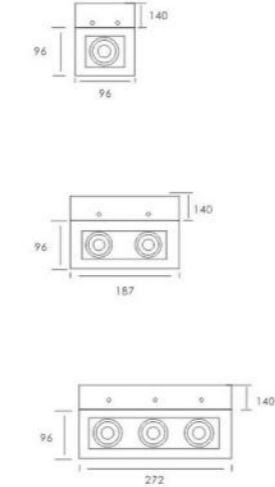

LS-5211

Chip: OCB
Power: 1x7W
Out Put : 560Lm/3000K
Input: AC220-240V/60Hz
Life Time: 20.000Hours
Material : Aluminum And Plastic
Installation: Recessed Type

Chip: OCB
Power: 2x7W
Out Put : 1120Lm/3000K
Input: AC220-240V/60Hz
Life Time: 20.000Hours
Material : Aluminum And Plastic
Installation: Recessed Type

Chip: OCB
Power: 3x7W
Out Put : 1680Lm/3000K
Input: AC220-240V/60Hz
Life Time: 20.000Hours
Material : Aluminum And Plastic
Installation: Recessed Type