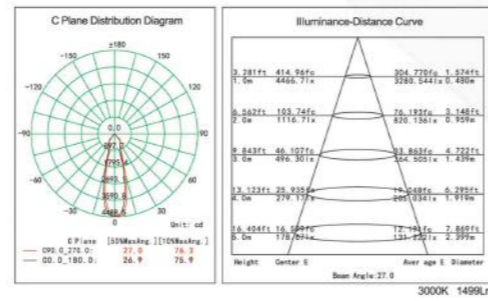

SL74059/12W

LED: CREE CXA1507/12W
Color: Sand White
CRI: ≥ 80
CCT: 3000K / 4000K / 5000K
Angle: 24° (15° / 35°)
Material: Aluminum
Qty/Ctn: 30pcs

SL74060/18W

LED: CREE CXA1512/18W
Color: Sand White
CRI: ≥ 80
CCT: 3000K / 4000K / 5000K
Angle: 24° (15° / 35°)
Material: Aluminum
Qty/Ctn: 20pcs

SL74061/12W

LED: CREE CXA1507/12W
Color: Sand White+Black
CRI: ≥ 80
CCT: 3000K / 4000K / 5000K
Angle: 24° (15° / 35°)
Material: Aluminum
Qty/Ctn: 30pcs

SL74062/18W

LED: CREE CXA1512/18W
Color: Sand White+Black
CRI: ≥ 80
CCT: 3000K / 4000K / 5000K
Angle: 24° (15° / 35°)
Material: Aluminum
Qty/Ctn: 20pcs

SL74058/12W

LED: CREE CXA1507/12W
Color: Sand White+Black
CRI: ≥ 80
CCT: 3000K / 4000K / 5000K
Angle: 24° (15° / 35°)
Material: Aluminum
Qty/Ctn: 30pcs

GL7117-1/1x12W

LED: CREE CXA1507/12W
Color: Sand White+Black
CRI: ≥ 80
CCT: 3000K / 4000K / 5000K
Angle: 24° (15° / 35°)
Material: Aluminum
Qty/Ctn: 30pcs

GL7117-2/2x12W

LED: CREE CXA1507/12Wx2
Color: Sand White+Black
CRI: ≥ 80
CCT: 3000K / 4000K / 5000K
Angle: 24° (15° / 35°)
Material: Aluminum
Qty/Ctn: 12pcs

SL74058/12W GL7117-1/1x12W