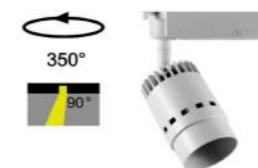

Model	HJ-TL03R-D-3	HJ-TL03R-D-4
LED Chip		
LED Power	8W/10W	15W/20W
CCT	2700K-5000K	2700K-5000K
CRI	Ra > 80 / 90	Ra > 80 / 90
Beam Angle	10°/15°/24° 30°/36°	15°/24°/30° 36°/60°
Size	110mm*47mm*129mm	120mm*75mm*140mm