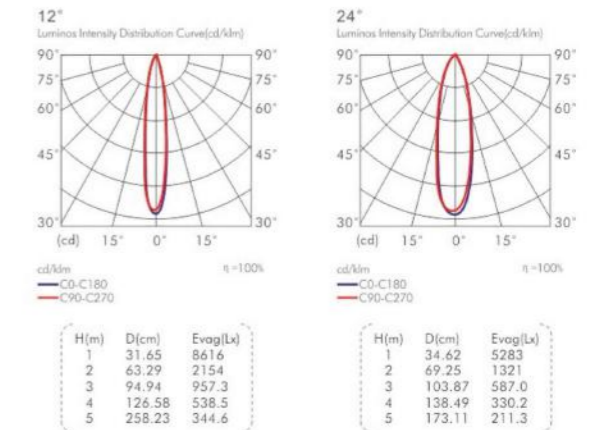

LUMINUS CITIZEN BRIDGELUX CREE COB