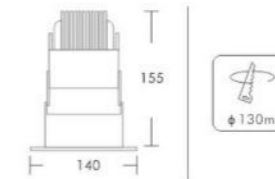

Chip: COB
Power: 25W
Out Put: 2000Lm/3000K
Input: 220-240V/60Hz
Life Time: 20,000Hours
Material: Aluminum
Installation: Recessed

2700K 4000K

LH-2044