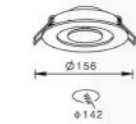

DL73011/12W
LED: OSRAM 12W
Color: Matt White
CRI: ≥ 80
CCT: 3000K / 4000K / 6000K
Material: Aluminum
Qty/Ctn: 20pcs