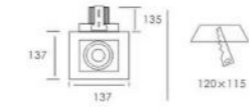

Chip: OCB
Power: 2x8W
Out Put : 1280Lm/3000K
Input: AC220-240V/60Hz
Life Time: 20.000Hours
Material : Aluminum And Plastic
Installation: Recessed Type

Chip: OCB
Power: 3x8W
Out Put : 1920Lm/3000k
Input: AC220-240V/60Hz
Life Time: 20.000Hours
Material : Aluminum And Plastic
Installation: Recessed Type