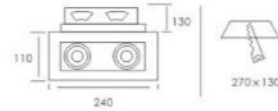

Chip: OCB
Power: 2x18W
Out Put : 2880Lm/3000K
Input: AC220-240V/60Hz
Life Time: 20.000Hours
Material : Aluminum And Plastic
Installation: Recessed Type

Chip: OCB
Power: 3x18W
Out Put : 4320Lm/3000K
Input: AC220-240V/60Hz
Life Time: 20.000Hours
Material : Aluminum And Plastic
Installation: Recessed Type