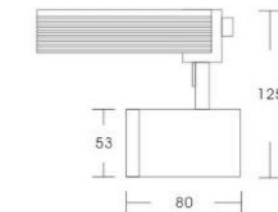

LT-2071

Cree: COB
Power: 10W
Out Put: 800Lm/3000K
Input: 220-240V/60Hz
Life Time: 20.000Hours
Material: Aluminum and Plastic
Adaptor: 2Wire/3Wire/3Circuit

3000K 4000K 6000K