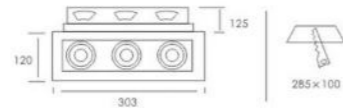

Chip: OCB
Power: 3x12W
Out Put : 2880Lm/3000K
Input: AC220-240V/60Hz
Life Time: 20.000Hours
Material : Aluminum And Plastic
Installation: Recessed Type