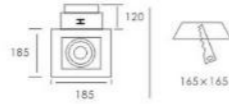

LS-5101

Chip: OCB
Power: 1x18W
Out Put : 1440Lm/3000K
Input: AC220-240V/60Hz
Life Time: 20.000Hours
Material : Aluminum And Plastic
Installation: Recessed Type

Chip: OCB
Power: 2x18W
Out Put : 2880Lm/3000K
Input: AC220-240V/60Hz
Life Time: 20.000Hours
Material : Aluminum And Plastic
Installation: Recessed Type

Chip: OCB
Power: 3x18W
Out Put : 4320Lm/3000K
Input: AC220-240V/60Hz
Life Time: 20.000Hours
Material : Aluminum And Plastic
Installation: Recessed Type

LS-5103

Chip: OCB
Power: 1x10W
Out Put : 800Lm/3000K
Input: AC220-240V/60Hz
Life Time: 20.000Hours
Material : Aluminum And Plastic
Installation: Recessed Type

Chip: OCB
Power: 2x10W
Out Put : 1600Lm/3000K
Input: AC220-240V/60Hz
Life Time: 20.000Hours
Material : Aluminum And Plastic
Installation: Recessed Type

Chip: OCB
Power: 3x10W
Out Put : 2400Lm/3000K
Input: AC220-240V/60Hz
Life Time: 20.000Hours
Material : Aluminum And Plastic
Installation: Recessed Type

LS-5102

Chip: OCB
Power: 1x20W
Out Put : 1600Lm/3000K
Input: AC220-240V/60Hz
Life Time: 20.000Hours
Material : aluminum And Plastic
Installation: Recessed Type

Chip: OCB
Power: 2x20W
Out Put : 3200Lm/3000K
Input: AC220-240V/60Hz
Life Time: 20.000Hours
Material : aluminum And Plastic
Installation: Recessed Type

Chip: OCB
Power: 3x20W
Out Put : 4800Lm/3000K
Input: AC220-240V/60Hz
Life Time: 20.000Hours
Material : aluminum And Plastic
Installation: Recessed Type

LS-5104

Chip: OCB
Power: 1x20W
Out Put : 1600Lm/3000K
Input: AC220-240V/60Hz
Life Time: 20.000Hours
Material : aluminum And Plastic
Installation: Recessed Type

Chip: OCB
Power: 2x20W
Out Put : 3200Lm/3000K
Input: AC220-240V/60Hz
Life Time: 20.000Hours
Material : aluminum And Plastic
Installation: Recessed Type