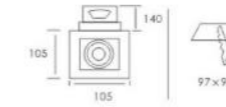

Chip: OCB
Power: 2x18W
Out Put : 2880Lm/3000k
Input: AC220-240V/60Hz
Life Time: 20.000Hours
Material : Aluminum And Plastic
Installation: Recessed Type

Chip: OCB
Power: 3x18W
Out Put : 4320Lm/3000K
Input: AC220-240V/60Hz
Life Time: 20.000Hours
Material : Aluminum And Plastic
Installation: Recessed Type