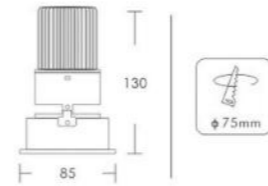

LH-2054

Chip: COB
Power: 7W
Out Put: 560Lm/3000K
Input: 220-240V/60Hz
Life Time: 20.000Hours
Material: Aluminum
Installation: Recessed

IP 44

2700K 4000K