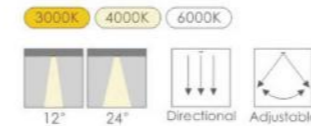

LS-5066

Chip: OCB
Power: 1x9W
Out Put : 720Lm/3000K
Input: AC220-240V/60Hz
Life Time: 20.000Hours
Material : aluminum And Plastic
Installation: Recessed Type

Chip: OCB
Power: 2x9W
Out Put : 1440Lm/3000K
Input: AC220-240V/60Hz
Life Time: 20.000Hours
Material : aluminum And Plastic
Installation: Recessed Type

Chip: OCB
Power: 3x9W
Out Put : 2160Lm/3000K
Input: AC220-240V/60Hz
Life Time: 20.000Hours
Material : aluminum And Plastic
Installation: Recessed Type