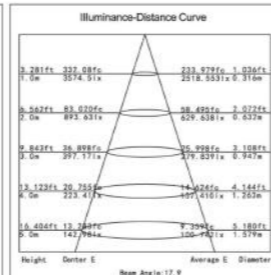

3000K 996Lm

3000K 1015Lm