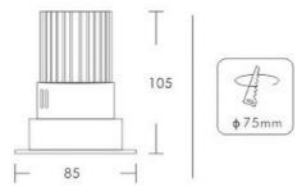

LH-2052

Chip: COB
Power: 12W
Out Put: 960Lm/3000K
Input: 220-240V/60Hz
Life Time: 20.000Hours
Material: Aluminum
Installation: Recessed

2700K 4000K