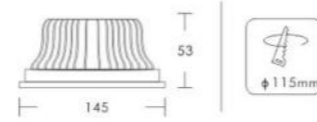

LD-3053

Chip: COB
Power: 10W
Out Put: 800Lm/3000K
Input: 220-240V/60Hz
Life Time: 20,000Hours
Material: Aluminum
Installation: Recessed