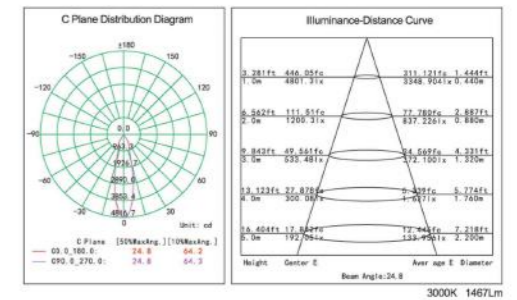

SLC78001/18W

LED: CREE CXA1512/18W
Color: Matt White+Black / Matt White+Gold / Matt Black+Gold
CRI: ≥ 80
CCT: 3000K / 4000K / 5000K
Angle: 24° (15° / 35°)
Material: Aluminum
Qty/Ctn: 20pcs