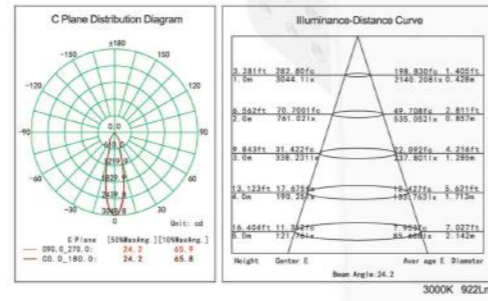

SL74062/18W

LED: CREE CXA1512/18W
Color: Sand White+Black
CRI: ≥ 80
CCT: 3000K / 4000K / 5000K
Angle: 24° (15° / 35°)
Material: Aluminum
Qty/Ctn: 20pcs