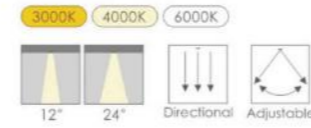

LS-5220

Chip: OCB
Power: 1x18W
Out Put : 1440Lm/3000K
Input: AC220-240V/60Hz
Life Time: 20.000Hours
Material : Aluminum And Plastic
Installation: Recessed Type