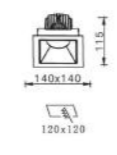

SL74059/12W

LED: CREE CXA1507/12W
Color: Sand White
CRI: ≥ 80
CCT: 3000K / 4000K / 5000K
Angle: 24° (15° / 35°)
Material: Aluminum
Qty/Ctn: 30pcs

SL74060/18W

LED: CREE CXA1512/18W
Color: Sand White
CRI: ≥ 80
CCT: 3000K / 4000K / 5000K
Angle: 24° (15° / 35°)
Material: Aluminum
Qty/Ctn: 20pcs

SL74061/12W

LED: CREE CXA1507/12W
Color: Sand White+Black
CRI: ≥ 80
CCT: 3000K / 4000K / 5000K
Angle: 24° (15° / 35°)
Material: Aluminum
Qty/Ctn: 30pcs

SL74062/18W

LED: CREE CXA1512/18W
Color: Sand White+Black
CRI: ≥ 80
CCT: 3000K / 4000K / 5000K
Angle: 24° (15° / 35°)
Material: Aluminum
Qty/Ctn: 20pcs

SL74058/12W

LED: CREE CXA1507/12W
Color: Sand White+Black
CRI: ≥ 80
CCT: 3000K / 4000K / 5000K
Angle: 24° (15° / 35°)
Material: Aluminum
Qty/Ctn: 30pcs

GL7117-1/1x12W

LED: CREE CXA1507/12W
Color: Sand White+Black
CRI: ≥ 80
CCT: 3000K / 4000K / 5000K
Angle: 24° (15° / 35°)
Material: Aluminum
Qty/Ctn: 30pcs

GL7117-2/2x12W

LED: CREE CXA1507/12Wx2
Color: Sand White+Black
CRI: ≥ 80
CCT: 3000K / 4000K / 5000K
Angle: 24° (15° / 35°)
Material: Aluminum
Qty/Ctn: 12pcs

SL74058/12W GL7117-1/1x12W