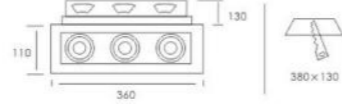

Chip: OCB
Power: 2x18W
Out Put : 2880Lm/3000K
Input: AC220-240V/60Hz
Life Time: 20.000Hours
Material : Aluminum And Plastic
Installation: Recessed Type

Chip: OCB
Power: 3x18W
Out Put : 4320Lm/3000K
Input: AC220-240V/60Hz
Life Time: 20.000Hours
Material : Aluminum And Plastic
Installation: Recessed Type