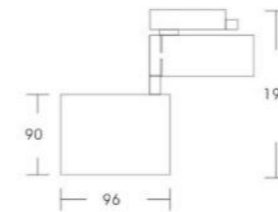

LT-2051

Cree: COB
Power: 30W
Out Put: 2400Lm/3000K
Input: 220-240V/60Hz
Life Time: 20.000Hours
Material: Aluminum and Plastic
Adaptor: 2Wire/3Wire/3Circuit

3000K 4000K 6000K