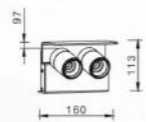

WLB076-2/2x7W
LED: CREE CXA1304/7Wx2
Color: Matt White+Black
CRI: ≥ 80
CCT: 3000K / 4000K / 5000K
Angle: 24° (15° / 35°)
Material: Aluminum
Qty/Ctn: 12pcs