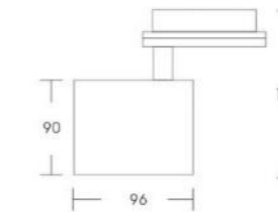

LT-2061

Cree: COB
Power: 30W
Out Put: 2400Lm/3000K
Input: 220-240V/60Hz
Life Time: 20.000Hours
Material: Aluminum and Plastic
Adaptor: Ceiling surface mounted

3000K 4000K 6000K