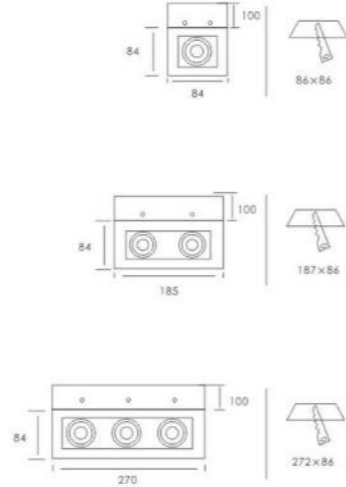

LS-5201

Chip: OCB
Power: 1x12W
Out Put : 960Lm/3000K
Input: AC220-240V/60Hz
Life Time: 20.000Hours
Material : Aluminum And Plastic
Installation: Recessed Type

Chip: OCB
Power: 2x12W
Out Put : 1920Lm/3000K
Input: AC220-240V/60Hz
Life Time: 20.000Hours
Material : Aluminum And Plastic
Installation: Recessed Type

Chip: OCB
Power: 3x12W
Out Put : 2880Lm/3000K
Input: AC220-240V/60Hz
Life Time: 20.000Hours
Material : Aluminum And Plastic
Installation: Recessed Type