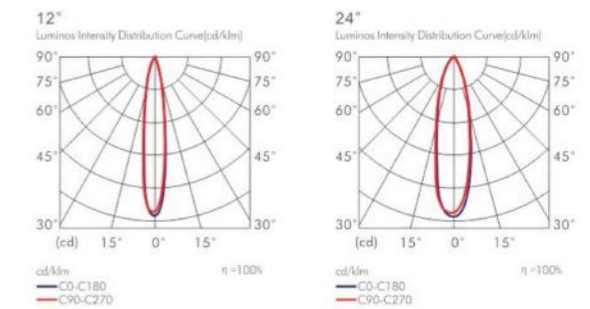

3000K 4000K 6000K

LH-2027

Chip: COB
Power: 30W
Out Put: 2400Lm/3000K
Input: 220-240V/60Hz
Life Time: 20,000Hours
Material: Aluminum
Installation: Recessed

3000K 4000K 6000K

COB CREE BRIDGELUX CITIZEN LUMINUS

H(m)	D(cm)	Evag(Lx)
1	31.65	8616
2	63.29	2154
3	94.94	957.3
4	126.58	538.5
5	258.23	344.6

H(m)	D(cm)	Evag(Lx)
1	34.62	5283
2	69.25	1321
3	103.87	587.0
4	138.49	330.2
5	173.11	211.3

LUMINUS CITIZEN BRIDGELUX CREE COB