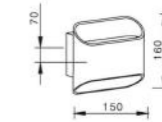

WLB080/12W
LED: OSRAM 12W
Color: Matt White
CRI: ≥ 80
CCT: 3000K / 4000K / 6000K
Material: Aluminum
Qty/Ctn: 12pcs