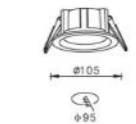

DL73020-3.5/10W
LED: OSRAM 10W
Color: Sand White
CRI: ≥ 80
CCT: 3000K / 4000K / 6000K
Material: Aluminum
Qty/Ctn: 30pcs