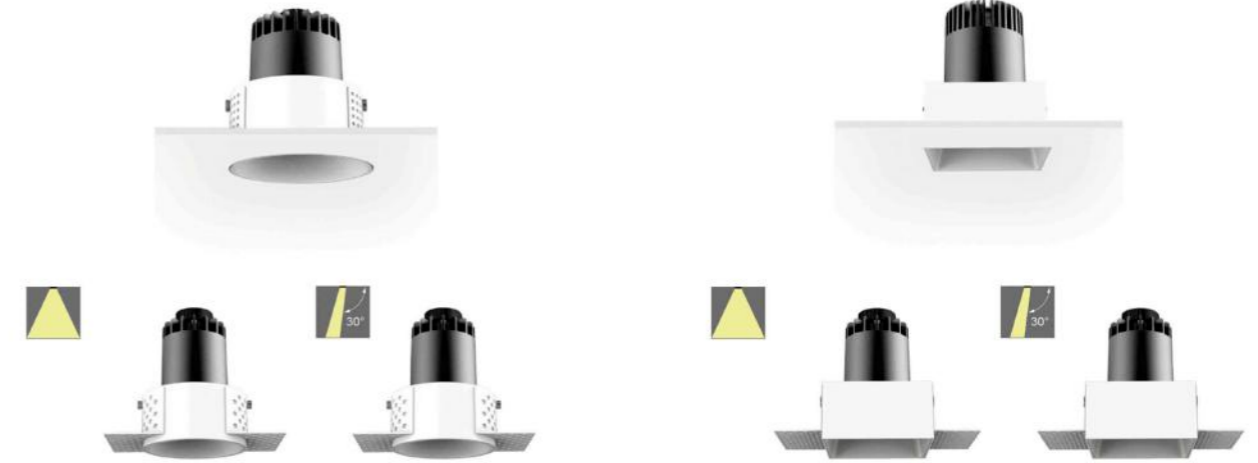

SL7562/28W SLC7562/28W

TL7562/28W

3000K 1915Lm

3000K 1825Lm

Trimless Downlight

Trimless version downlight intergrates the light as a unit with the ceiling, illuminating the art of lighting and high taste, high-ended lighting demands. Performance, durability and versatility feature this sophisticated version with invisible ring.