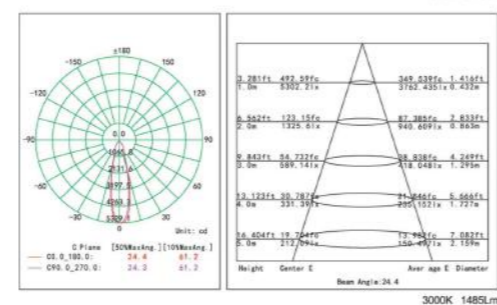

SLC73002-5/18W
LED: CREE CXA1512/18W
Color: Matt White
CRI: ≥ 80
CCT: 3000K / 4000K / 5000K
Angle: 24° (15° / 35°)
Material: Aluminum
Qty/Ctn: 8pcs