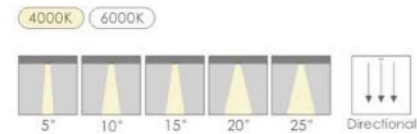

Chip: OCB
 Power: 3x8W
 Out Put : 1920Lm/3000k
 Input: AC220-240V/60Hz
 Life Time: 20.000Hours
 Material : Aluminum And Plastic
 Installation: Recessed Type

LP-6011

Cree: COB
 Power: 18x2W
 Out Put: 2880Lm/3000K
 Input: AC220-240V/60Hz
 Life Time: 20.000Hours
 Material: Aluminum
 Installation: Recessed and pendant