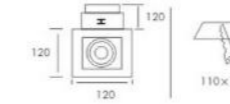

LS-5101

Chip: OCB
Power: 1x18W
Out Put : 1440Lm/3000K
Input: AC220-240V/60Hz
Life Time: 20.000Hours
Material : Aluminum And Plastic
Installation: Recessed Type

Chip: OCB
Power: 2x18W
Out Put : 2880Lm/3000K
Input: AC220-240V/60Hz
Life Time: 20.000Hours
Material : Aluminum And Plastic
Installation: Recessed Type

Chip: OCB
Power: 3x18W
Out Put : 4320Lm/3000K
Input: AC220-240V/60Hz
Life Time: 20.000Hours
Material : Aluminum And Plastic
Installation: Recessed Type

LS-5103

Chip: OCB
Power: 1x10W
Out Put : 800Lm/3000K
Input: AC220-240V/60Hz
Life Time: 20.000Hours
Material : Aluminum And Plastic
Installation: Recessed Type

Chip: OCB
Power: 2x10W
Out Put : 1600Lm/3000K
Input: AC220-240V/60Hz
Life Time: 20.000Hours
Material : Aluminum And Plastic
Installation: Recessed Type

Chip: OCB
Power: 3x10W
Out Put : 2400Lm/3000K
Input: AC220-240V/60Hz
Life Time: 20.000Hours
Material : Aluminum And Plastic
Installation: Recessed Type

LS-5102

Chip: OCB
Power: 1x20W
Out Put : 1600Lm/3000K
Input: AC220-240V/60Hz
Life Time: 20.000Hours
Material : aluminum And Plastic
Installation: Recessed Type

Chip: OCB
Power: 2x20W
Out Put : 3200Lm/3000K
Input: AC220-240V/60Hz
Life Time: 20.000Hours
Material : aluminum And Plastic
Installation: Recessed Type

Chip: OCB
Power: 3x20W
Out Put : 4800Lm/3000K
Input: AC220-240V/60Hz
Life Time: 20.000Hours
Material : aluminum And Plastic
Installation: Recessed Type

LS-5104

Chip: OCB
Power: 1x20W
Out Put : 1600Lm/3000K
Input: AC220-240V/60Hz
Life Time: 20.000Hours
Material : aluminum And Plastic
Installation: Recessed Type

Chip: OCB
Power: 2x20W
Out Put : 3200Lm/3000K
Input: AC220-240V/60Hz
Life Time: 20.000Hours
Material : aluminum And Plastic
Installation: Recessed Type