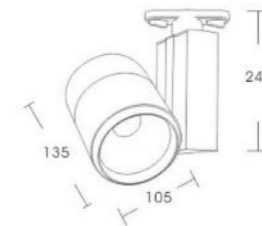

LUMINUS CITIZEN BRIDGELUX CREE COB