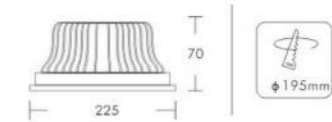

LD-3156

Chip: SMD
Power: 30W
Out Put: 2400Lm/3000K
Input: 220-240V/60Hz
Life Time: 20,000Hours
Material: Aluminum
Installation: Recessed

COB CREE EPISTAR