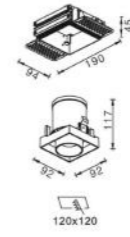

SL74066/12W
LED: CREE CXA1507/12W
Color: Sand White+Black
CRI: ≥ 80
CCT: 3000K/4000K/5000K
Angle: 24° (15° /35°)
Material: Aluminum
Qty/Ctn: 20pcs

GL7119-1/1x12W
LED: CREE CXA1507/12Wx1
Color: Sand White+Black
CRI: ≥ 80
CCT: 3000K/4000K/5000K
Angle: 24° (15° /35°)
Material: Aluminum
Qty/Ctn: 20pcs

GL7119-2/2x12W
LED: CREE CXA1507/12Wx2
Color: Sand White+Black
CRI: ≥ 80
CCT: 3000K/4000K/5000K
Angle: 24° (15° /35°)
Material: Aluminum
Qty/Ctn: 12pcs