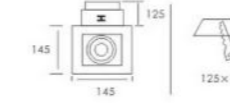

LS-5101

Chip: OCB
Power: 1x18W
Out Put : 1440Lm/3000K
Input: AC220-240V/60Hz
Life Time: 20.000Hours
Material : Aluminum And Plastic
Installation: Recessed Type

Chip: OCB
Power: 2x18W
Out Put : 2880Lm/3000K
Input: AC220-240V/60Hz
Life Time: 20.000Hours
Material : Aluminum And Plastic
Installation: Recessed Type

Chip: OCB
Power: 3x18W
Out Put : 4320Lm/3000K
Input: AC220-240V/60Hz
Life Time: 20.000Hours
Material : Aluminum And Plastic
Installation: Recessed Type

LS-5103

Chip: OCB
Power: 1x10W
Out Put : 800Lm/3000K
Input: AC220-240V/60Hz
Life Time: 20.000Hours
Material : Aluminum And Plastic
Installation: Recessed Type

Chip: OCB
Power: 2x10W
Out Put : 1600Lm/3000K
Input: AC220-240V/60Hz
Life Time: 20.000Hours
Material : Aluminum And Plastic
Installation: Recessed Type

Chip: OCB
Power: 3x10W
Out Put : 2400Lm/3000K
Input: AC220-240V/60Hz
Life Time: 20.000Hours
Material : Aluminum And Plastic
Installation: Recessed Type

LS-5102

Chip: OCB
Power: 1x20W
Out Put : 1600Lm/3000K
Input: AC220-240V/60Hz
Life Time: 20.000Hours
Material : aluminum And Plastic
Installation: Recessed Type

Chip: OCB
Power: 2x20W
Out Put : 3200Lm/3000K
Input: AC220-240V/60Hz
Life Time: 20.000Hours
Material : aluminum And Plastic
Installation: Recessed Type

Chip: OCB
Power: 3x20W
Out Put : 4800Lm/3000K
Input: AC220-240V/60Hz
Life Time: 20.000Hours
Material : aluminum And Plastic
Installation: Recessed Type

LS-5104

Chip: OCB
Power: 1x20W
Out Put : 1600Lm/3000K
Input: AC220-240V/60Hz
Life Time: 20.000Hours
Material : aluminum And Plastic
Installation: Recessed Type

Chip: OCB
Power: 2x20W
Out Put : 3200Lm/3000K
Input: AC220-240V/60Hz
Life Time: 20.000Hours
Material : aluminum And Plastic
Installation: Recessed Type