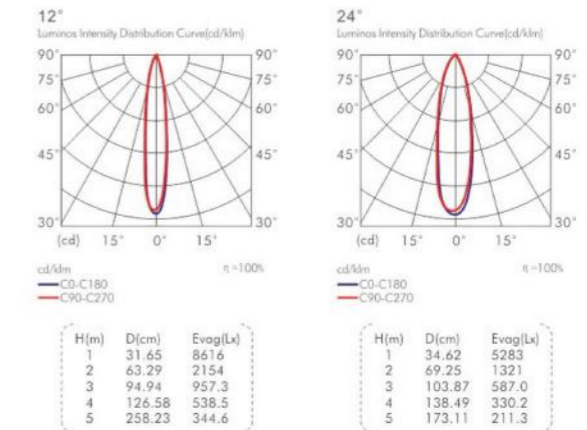

LH-2031

Chip: COB
Power: 11W
Out Put: 880Lm/3000K
Input: 220-240V/60Hz
Life Time: 20,000Hours
Material: Aluminum
Installation: Recessed

2700K 4000K

LH-2032

Chip: COB
Power: 11W
Out Put: 880Lm/3000K
Input: 220-240V/60Hz
Life Time: 20,000Hours
Material: Aluminum
Installation: Recessed

2700K 4000K

LH-2041

Chip: COB
Power: 6/12W
Out Put: 480/960Lm/3000K
Input: 220-240V/60Hz
Life Time: 20,000Hours
Material: Aluminum
Installation: Recessed

2700K 4000K

LH-2042

Chip: COB
Power: 18W
Out Put: 1440Lm/3000K
Input: 220-240V/60Hz
Life Time: 20,000Hours
Material: Aluminum
Installation: Recessed

2700K 4000K

LH-2043

Chip: COB
Power: 25W
Out Put: 2000Lm/3000K
Input: 220-240V/60Hz
Life Time: 20,000Hours
Material: Aluminum
Installation: Recessed

2700K 4000K

LH-2044

Chip: COB
Power: 35W
Out Put: 2800Lm/3000K
Input: 220-240V/60Hz
Life Time: 20,000Hours
Material: Aluminum
Installation: Recessed

2700K 4000K