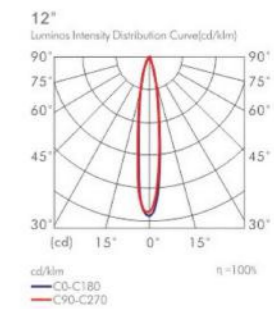

2700K 4000K

LH-2035

Chip: COB
Power: 11W
Out Put: 880Lm/3000K
Input: 220-240V/60Hz
Life Time: 20,000Hours
Material: Aluminum
Installation: Recessed

2700K 4000K

LUMINUS CITIZEN BRIDGELUX CREE COB

H(m)	D(cm)	Eavg(Lx)
1	31.65	8616
2	63.29	2154
3	94.94	957.3
4	126.58	538.5
5	258.23	344.6