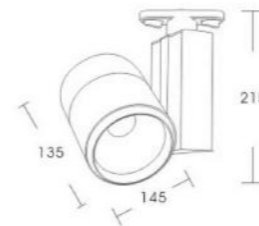

LT-4021

Cree: COB
Power: 20W
Out Put: 1600Lm/3000K
Input: 220-240V/60Hz
Life Time: 20.000Hours
Material: Aluminum and Plastic
Adaptor: 2Wire/3Wire/3Circuit

3000K 4000K 6000K