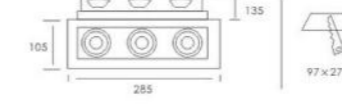

Chip: OCB
Power: 2x18W
Out Put : 2880Lm/3000k
Input: AC220-240V/60Hz
Life Time: 20.000Hours
Material : Aluminum And Plastic
Installation: Recessed Type

Chip: OCB
Power: 3x18W
Out Put : 4320Lm/3000K
Input: AC220-240V/60Hz
Life Time: 20.000Hours
Material : Aluminum And Plastic
Installation: Recessed Type