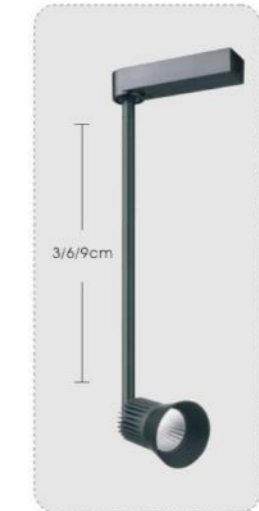

Cree: COB
Power: 10W
Out Put: 800Lm/3000K
Input: 220-240V/60Hz
Life Time: 20.000Hours
Material: Aluminum and Plastic
Adaptor: 2Wire/3Wire

3000K 4000K 6000K

Cree: COB
Power: 10Wx2
Out Put: 1600Lm/3000K
Input: 220-240V/60Hz
Life Time: 20.000Hours
Material: Aluminum and Plastic
Adaptor: 2Wire/3Wire

3000K 4000K 6000K

Cree: COB
Power: 12W
Out Put: 960Lm/3000K
Input: 220-240V/60Hz
Life Time: 20.000Hours
Material: Aluminum and Plastic
Adaptor: 2Wire/3Wire

3000K 4000K 6000K

Cree: COB
Power: 10W
Out Put: 800Lm/3000K
Input: 220-240V/60Hz
Life Time: 20.000Hours
Material: Aluminum and Plastic
Adaptor: 2Wire/3Wire

3000K 4000K 6000K

Cree: COB
Power: 10W
Out Put: 800Lm/3000K
Input: 220-240V/60Hz
Life Time: 20.000Hours
Material: Aluminum and Plastic
Adaptor: 2Wire/3Wire

3000K 4000K 6000K

Cree: COB
Power: 10W
Out Put: 800Lm/3000K
Input: 220-240V/60Hz
Life Time: 20.000Hours
Material: Aluminum and Plastic
Adaptor: 2Wire/3Wire

3000K 4000K 6000K

COB CREE BRIDGELUX CITIZEN LUMINUS

H(m)	D(cm)	Evag(Lx)
1	31.65	861.6
2	63.29	215.4
3	94.94	95.7.3
4	126.58	538.5
5	258.23	344.6

H(m)	D(cm)	Evag(Lx)
1	34.62	528.3
2	69.25	132.1
3	103.87	587.0
4	138.49	330.2
5	173.11	211.3

LUMINUS CITIZEN BRIDGELUX CREE COB

H(m)	D(cm)	Evag(Lx)
1	31.65	861.6
2	63.29	215.4
3	94.94	95.7.3
4	126.58	538.5
5	258.23	344.6

H(m)	D(cm)	Evag(Lx)
1	34.62	528.3
2	69.25	132.1
3	103.87	587.0
4	138.49	330.2
5	173.11	211.3