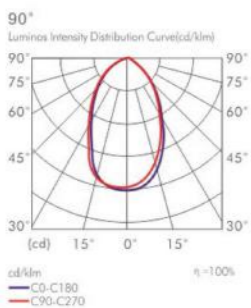

LD-3045

Chip: SMD
Power: 36W
Out Put: 2880Lm/3000K
Input: 220-240V/60Hz
Life Time: 20.000Hours
Material: Aluminum
Installation: Recessed