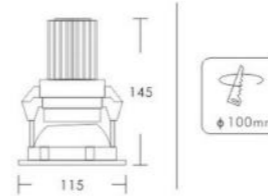

LH-2014

Chip: COB
Power: 15W
Out Put: 1200Lm/3000K
Input: 220-240V/60Hz
Life Time: 20.000Hours
Material: Aluminum
Installation: Recessed

2700K 4000K

12° 24° Directional