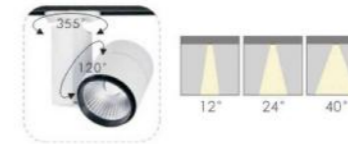

LT-4031

Cree: COB
Power: 35W
Out Put: 2800Lm/3000K
Input: 220-240V/60Hz
Life Time: 20.000Hours
Material: Aluminum and Plastic
Adaptor: 2Wire/3Wire/3Circuit

3000K 4000K 6000K