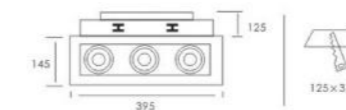

Chip: OCB
Power: 3x20W
Out Put : 4800Lm/3000K
Input: AC220-240V/60Hz
Life Time: 20.000Hours
Material : aluminum And Plastic
Installation: Recessed Type