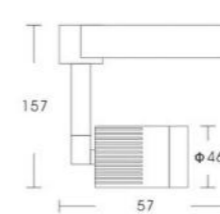

Cree: COB
Power: 10W
Out Put: 800Lm/3000K
Input: 220-240V/60Hz
Life Time: 20.000Hours
Material: Aluminum and Plastic
Adaptor: 2Wire/3Wire

3000K 4000K 6000K

LT-0033