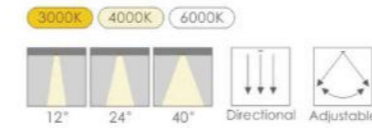

LS-5212

Chip: OCB
Power: 1x15W
Out Put : 1200Lm/3000K
Input: AC220-240V/60Hz
Life Time: 20.000Hours
Material : Aluminum And Plastic
Installation: Recessed Type

Chip: OCB
Power: 2x15W
Out Put : 2400Lm/3000K
Input: AC220-240V/60Hz
Life Time: 20.000Hours
Material : Aluminum And Plastic
Installation: Recessed Type

Chip: OCB
Power: 3x15W
Out Put : 3600Lm/3000K
Input: AC220-240V/60Hz
Life Time: 20.000Hours
Material : Aluminum And Plastic
Installation: Recessed Type