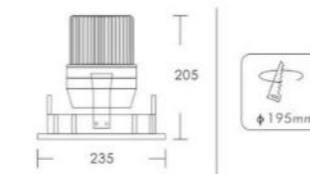

LH-2024

Chip: COB
Power: 12W
Out Put: 960Lm/3000K
Input: 220-240V/60Hz
Life Time: 20,000Hours
Material: Aluminum
Installation: Recessed

3000K 4000K 6000K