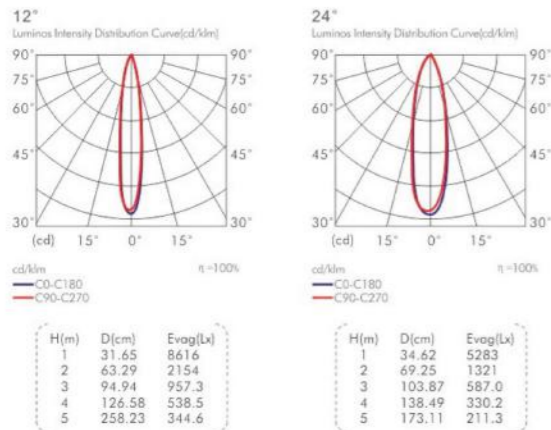

LH-2031

Chip: COB
Power: 11W
Out Put: 880Lm/3000K
Input: 220-240V/60Hz
Life Time: 20,000Hours
Material: Aluminum
Installation: Recessed

2700K 4000K

LH-2032

Chip: COB
Power: 11W
Out Put: 880Lm/3000K
Input: 220-240V/60Hz
Life Time: 20,000Hours
Material: Aluminum
Installation: Recessed

2700K 4000K

LH-2041

Chip: COB
Power: 6/12W
Out Put: 480/960Lm/3000K
Input: 220-240V/60Hz
Life Time: 20,000Hours
Material: Aluminum
Installation: Recessed

2700K 4000K

LH-2042

Chip: COB
Power: 18W
Out Put: 1440Lm/3000K
Input: 220-240V/60Hz
Life Time: 20,000Hours
Material: Aluminum
Installation: Recessed

2700K 4000K

LH-2043

Chip: COB
Power: 25W
Out Put: 2000Lm/3000K
Input: 220-240V/60Hz
Life Time: 20,000Hours
Material: Aluminum
Installation: Recessed

2700K 4000K

LH-2044

Chip: COB
Power: 35W
Out Put: 2800Lm/3000K
Input: 220-240V/60Hz
Life Time: 20,000Hours
Material: Aluminum
Installation: Recessed

2700K 4000K