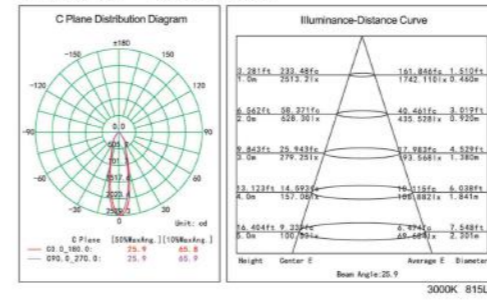

SL74058/12W GL7117-1/1x12W