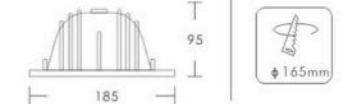

LD-3044

Chip: SMD
Power: 25W
Out Put: 2000Lm/3000K
Input: 220-240V/60Hz
Life Time: 20.000Hours
Material: Aluminum
Installation: Recessed