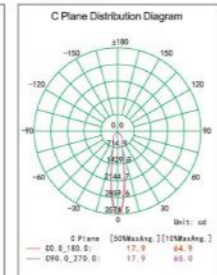

TL7530/12W

3000K 996Lm

3000K 1015Lm