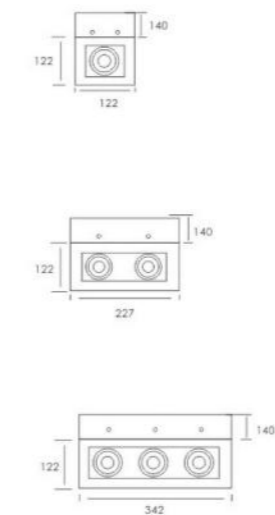

LS-5212

Chip: OCB
Power: 1x15W
Out Put : 1200Lm/3000K
Input: AC220-240V/60Hz
Life Time: 20.000Hours
Material : Aluminum And Plastic
Installation: Recessed Type

Chip: OCB
Power: 2x15W
Out Put : 2400Lm/3000K
Input: AC220-240V/60Hz
Life Time: 20.000Hours
Material : Aluminum And Plastic
Installation: Recessed Type

Chip: OCB
Power: 3x15W
Out Put : 3600Lm/3000K
Input: AC220-240V/60Hz
Life Time: 20.000Hours
Material : Aluminum And Plastic
Installation: Recessed Type