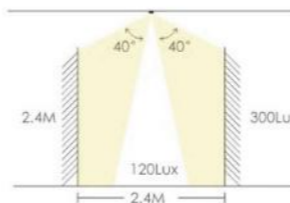

CREE **EPISTAR**

Customized the length and maximum 2.4M

LP-6021

Chip: Cree XP-E3W
 Power: 20x1W * 2+SMD15W=55W
 Out Put: 4050Lm/6000K
 Input: AC220-240V/60Hz
 Life Time: 30.000Hours
 Material: Aluminum
 Installation: Ceiling surface mounted