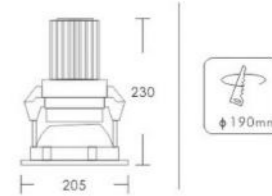

2700K 4000K

12° 24° Directional

LH-2016

Chip: COB
Power: 40W
Out Put: 3200Lm/3000K
Input: 220-240V/60Hz
Life Time: 20.000Hours
Material: Aluminum
Installation: Recessed

2700K 4000K

12° 24° Directional

COB CREE BRIDGELUX CITIZEN LUMINUS