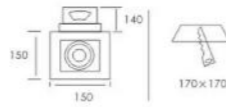

Chip: OCB
Power: 2x35W
Out Put : 5600Lm/3000K
Input: AC220-240V/60Hz
Life Time: 20.000Hours
Material : Aluminum And Plastic
Installation: Recessed Type

Chip: OCB
Power: 3x35W
Out Put : 8400Lm/3000K
Input: AC220-240V/60Hz
Life Time: 20.000Hours
Material : Aluminum And Plastic
Installation: Recessed Type