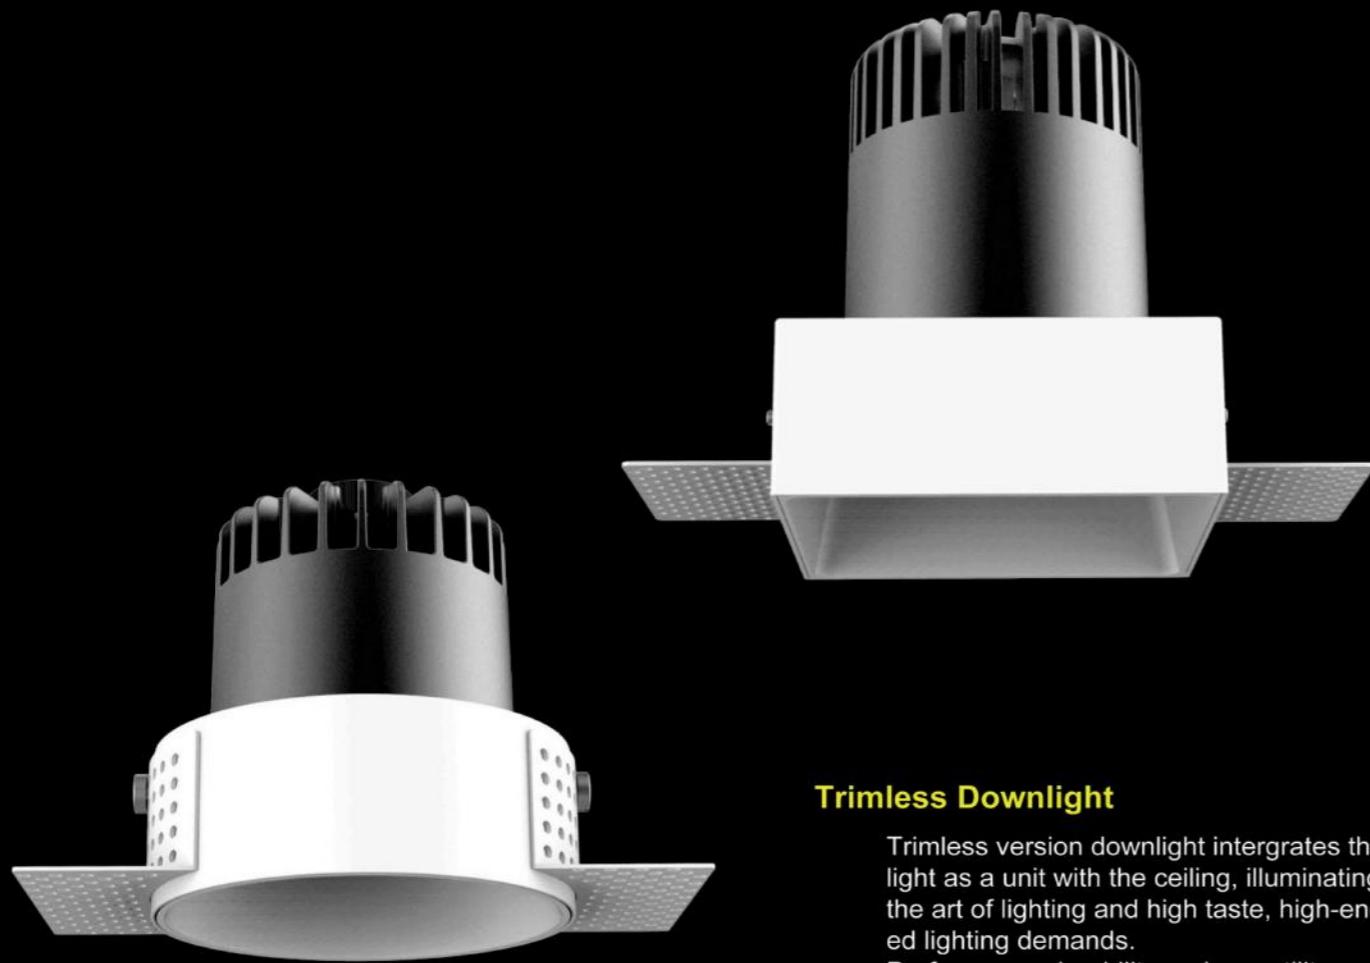

SL7562/28W SLC7562/28W

TL7562/28W

3000K 1915Lm

3000K 1825Lm

Trimless Downlight

Trimless version downlight intergrates the light as a unit with the ceiling, illuminating the art of lighting and high taste, high-ended lighting demands. Performance, durability and versatility feature this sophisticated version with invisible ring.