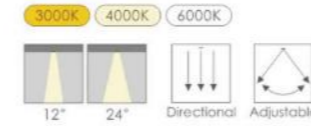

LS-5103

Chip: OCB
Power: 1x10W
Out Put : 800Lm/3000K
Input: AC220-240V/60Hz
Life Time: 20.000Hours
Material : Aluminum And Plastic
Installation: Recessed Type