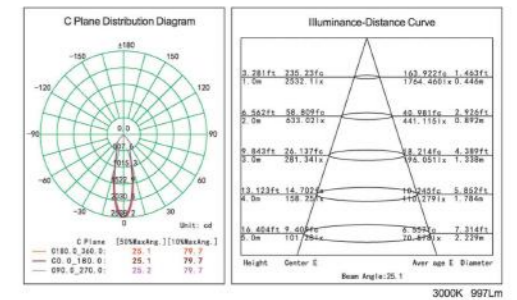

SLC78002/12W

LED: CREE CXA1507/12W
Color: Matt White+Black
CRI: ≥ 80
CCT: 3000K / 4000K / 5000K
Angle: 24° (15° / 35°)
Material: Aluminum
Qty/Ctn: 30pcs