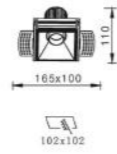

SL74060/18W

LED: CREE CXA1512/18W
Color: Sand White
CRI: ≥ 80
CCT: 3000K / 4000K / 5000K
Angle: 24° (15° / 35°)
Material: Aluminum
Qty/Ctn: 20pcs