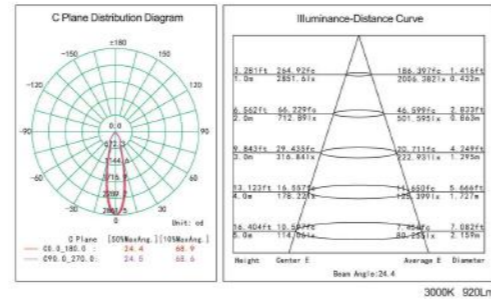

SL7414-3/12W
LED: CREE CXA1507/12W
Color: Matt White
CRI: ≥ 80
CCT: 3000K / 4000K / 5000K
Angle: 24° (15° / 35°)
Material: Aluminum
Qty/Ctn: 20pcs