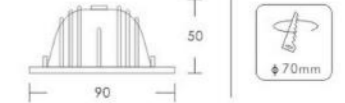

LD-3041

Chip: SMD
Power: 3W
Out Put: 240Lm/3000K
Input: 220-240V/60Hz
Life Time: 20.000Hours
Material: Aluminum
Installation: Recessed