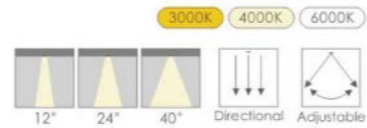

LS-5222

Chip: OCB
Power: 1x35W
Out Put : 2800Lm/3000K
Input: AC220-240V/60Hz
Life Time: 20.000Hours
Material : Aluminum And Plastic
Installation: Recessed Type