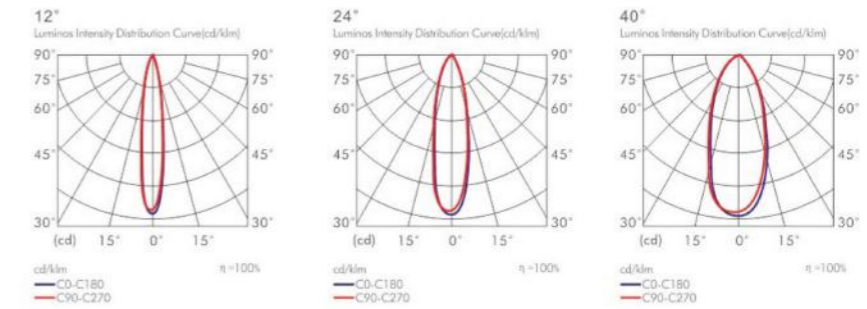

H(m)	D(cm)	Evag(Lx)
1	31.65	8616
2	63.29	2154
3	94.94	957.3
4	126.58	538.5
5	258.23	344.6

LT-0011

Cree: COB
Power: 10W
Out Put: 800Lm/3000K
Input: 220-240V/60Hz
Life Time: 20.000Hours
Material: Aluminum and Plastic
Adaptor: 2Wire/3Wire