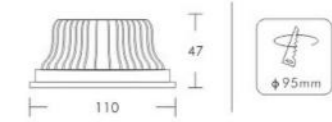

LD-3152

Chip: SMD
Power: 9W
Out Put: 720Lm/3000K
Input: 220-240V/60Hz
Life Time: 20,000Hours
Material: Aluminum
Installation: Recessed