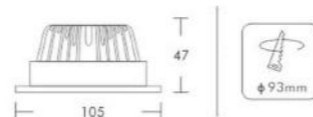

LD-3035

Chip: SMD
Power: 9W
Out Put: 720Lm/3000K
Input: 220-240V/60Hz
Life Time: 20.000Hours
Material: Aluminum
Installation: Recessed