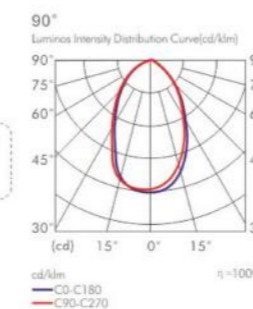

H(m)	D(cm)	Evag(Lx)
1	103.87	587.0
2	138.49	330.2
3	173.11	211.3

3000K 4000K 6000K

Anti-glare

H(m)	D(cm)	Evag(Lx)
1	103.87	587.0
2	138.49	330.2
3	173.11	211.3