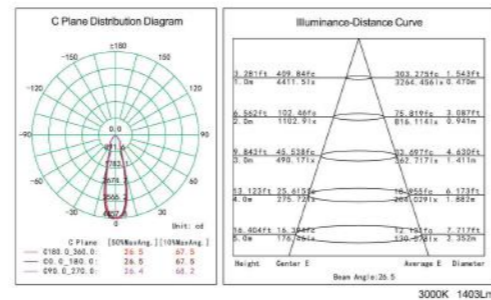

SL7414-4/18W
LED: CREE CXA1512/18W
Color: Matt White
CRI: ≥ 80
CCT: 3000K / 4000K / 5000K
Angle: 24° (15° / 35°)
Material: Aluminum
Qty/Ctn: 12pcs

SL7415-2.5/7W
LED: CREE CXA1304/7W
Color: Matt White
CRI: ≥ 80
CCT: 3000K / 4000K / 5000K
Angle: 24° (15° / 35°)
Material: Aluminum
Qty/Ctn: 30pcs