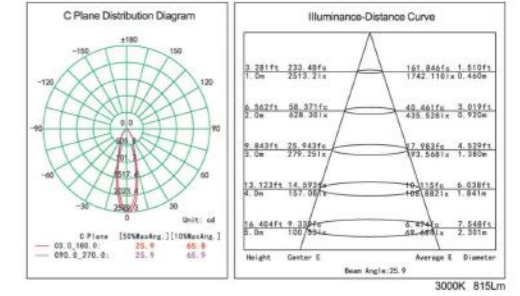

SL74066/12W
LED: CREE CXA1507/12W
Color: Sand White+Black
CRI: ≥ 80
CCT: 3000K/4000K/5000K
Angle: 24° (15° /35°)
Material: Aluminum
Qty/Ctn: 20pcs

GL7119-1/1x12W
LED: CREE CXA1507/12Wx1
Color: Sand White+Black
CRI: ≥ 80
CCT: 3000K/4000K/5000K
Angle: 24° (15° /35°)
Material: Aluminum
Qty/Ctn: 20pcs

GL7119-2/2x12W
LED: CREE CXA1507/12Wx2
Color: Sand White+Black
CRI: ≥ 80
CCT: 3000K/4000K/5000K
Angle: 24° (15° /35°)
Material: Aluminum
Qty/Ctn: 12pcs