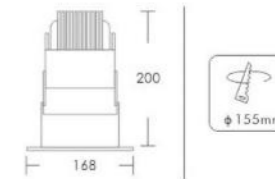

Chip: COB
Power: 35W
Out Put: 2800Lm/3000K
Input: 220-240V/60Hz
Life Time: 20,000Hours
Material: Aluminum
Installation: Recessed

2700K 4000K