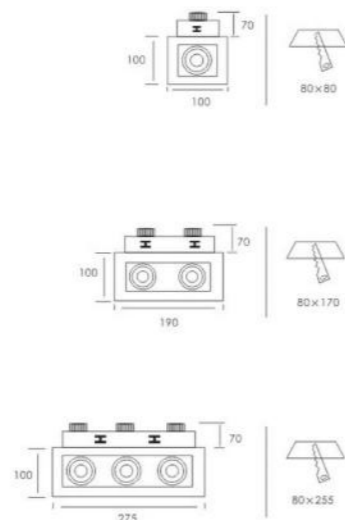

LS-5064

Chip: OCB
Power: 1x9W
Out Put : 720Lm/3000K
Input: AC220-240V/60Hz
Life Time: 20.000Hours
Material : aluminum And Plastic
Installation: Recessed Type

Chip: OCB
Power: 2x9W
Out Put : 1440Lm/3000K
Input: AC220-240V/60Hz
Life Time: 20.000Hours
Material : aluminum And Plastic
Installation: Recessed Type

Chip: OCB
Power: 3x9W
Out Put : 2160Lm/3000K
Input: AC220-240V/60Hz
Life Time: 20.000Hours
Material : aluminum And Plastic
Installation: Recessed Type