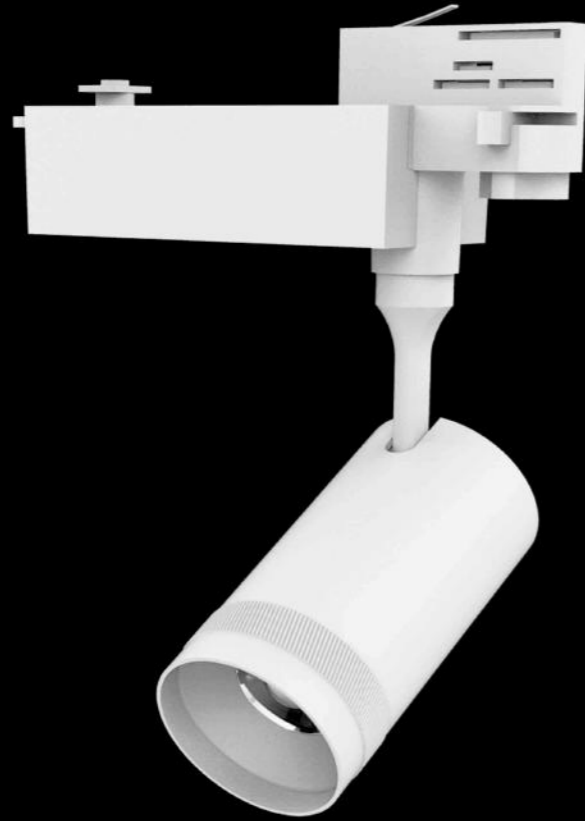

Option

Finish

Lighting Efficiency

Normal: 50-75lm/w

TL-19 Series Spotlight

Focusing adjustable from 15° to 45°. High-purity aluminum heat sink, good for heat dissipation, low luminous decay, and long lifespan. Various beam angles, power and color temperature for different lighting requirements. High CRI, to make the color of objects fresh and gorgeous. Vertical adjusting 90°, horizontal rotating 355°. High light efficiency and high transmittance, greatly improving whole light effect. Application including shopping mall, exhibition hall, bar, store, museum and gallery for lighting and decoration.