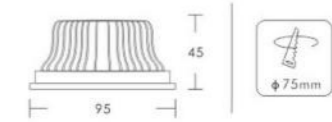

LD-3056

Chip: COB
Power: 25W
Out Put: 2000Lm/3000K
Input: 220-240V/60Hz
Life Time: 20,000Hours
Material: Aluminum
Installation: Recessed

3000K 4000K 6000K

LD-3151

Chip: SMD
Power: 7W
Out Put: 560Lm/3000K
Input: 220-240V/60Hz
Life Time: 20,000Hours
Material: Aluminum
Installation: Recessed