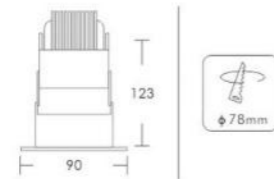

Chip: COB
Power: 11W
Out Put: 880Lm/3000K
Input: 220-240V/60Hz
Life Time: 20,000Hours
Material: Aluminum
Installation: Recessed

2700K 4000K

LH-2041