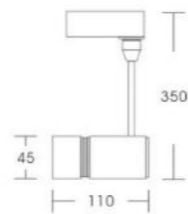

Cree: COB
Power: 12W
Out Put: 960Lm/3000K
Input: 220-240V/60Hz
Life Time: 20.000Hours
Material: Aluminum and Plastic
Adaptor: 2Wire/3Wire

3000K 4000K 6000K

LT-0031