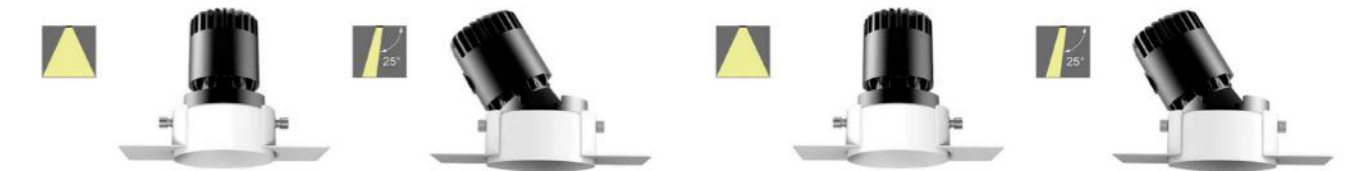

Model	HJ-CL23-Q F	HJ-CL23-Q T	Model	HJ-CL23-O F	HJ-CL23-O T
LED Chip			LED Chip		
LED Power	10W/15W	10W/15W	LED Power	10W/15W	10W/15W
CCT	2700K-4000K	2700K-4000K	CCT	2700K-4000K	2700K-4000K
CRI	Ra>80/90	Ra>80/90	CRI	Ra>80/90	Ra>80/90
Beam Angle	15°/24°/30°/36°	15°/24°/30°/36°	Beam Angle	15°/24°/30°/36°	15°/24°/30°/36°
Size	164mm*60mm*132.5mm	164mm*60mm*132.5mm	Size	164mm*60mm*132.5mm	164mm*60mm*132.5mm
Cutout	⌀ 90mm	⌀ 90mm	Cutout	⌀ 90mm	⌀ 90mm

Option

Finish

- Body
- Outer Ring

Dim Type

- -TRIAC
- -0-10V
- -1-10V
- -DALI
- -Others

Lighting Efficiency

Normal:50-70lm/w
Custom:75-85lm/w