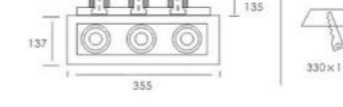

Chip: OCB
Power: 2x8W
Out Put : 1280Lm/3000K
Input: AC220-240V/60Hz
Life Time: 20.000Hours
Material : Aluminum And Plastic
Installation: Recessed Type

Chip: OCB
Power: 3x8W
Out Put : 1920Lm/3000k
Input: AC220-240V/60Hz
Life Time: 20.000Hours
Material : Aluminum And Plastic
Installation: Recessed Type