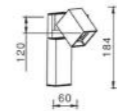

WLB073/5W
LED: CREE CXA1304/5W
Color: Matt White+Gold
CRI: ≥ 80
CCT: 3000K / 4000K / 5000K
Angle: 24° (15° / 35°)
Material: Aluminum
Qty/Ctn: 20pcs

WLB079/8W
LED: OSRAM 8W
Color: Matt White
CRI: ≥ 80
CCT: 3000K / 4000K / 6000K
Material: Aluminum
Qty/Ctn: 30pcs

WLB080/12W
LED: OSRAM 12W
Color: Matt White
CRI: ≥ 80
CCT: 3000K / 4000K / 6000K
Material: Aluminum
Qty/Ctn: 12pcs

WLB069/2x3W
LED: CREE XPE/3Wx2
Color: Matt White
CRI: ≥ 80
CCT: 3000K / 4000K / 6000K
Material: Aluminum
Qty/Ctn: 20pcs

WLB062/5W
LED: CREE CXA1304/5W
Color: Matt White+Black
CRI: ≥ 80
CCT: 3000K / 4000K / 5000K
Material: Aluminum
Qty/Ctn: 30pcs

WLB054/7W
LED: CREE CXA1304/7W
Color: Matt White+Black
CRI: ≥ 80
CCT: 3000K / 4000K / 5000K
Material: Aluminum
Qty/Ctn: 12pcs

WLB061/7W
LED: CREE CXA1304/7W
Color: Matt White
CRI: ≥ 80
CCT: 3000K / 4000K / 5000K
Material: Aluminum
Qty/Ctn: 30pcs

WLB036/1W
LED: CREE XPE/1W
Color: Sand Black
CRI: ≥ 80
CCT: 3000K / 4000K / 6000K
Material: Aluminum
Qty/Ctn: 20pcs

WLB037/2x1W
LED: CREE XPE/1Wx2
Color: Sand Black
CRI: ≥ 80
CCT: 3000K / 4000K / 6000K
Material: Aluminum
Qty/Ctn: 20pcs

WLB078/3W
LED: CREE XPE/3W
Color: Matt White
CRI: ≥ 80
CCT: 3000K / 4000K / 6000K
Material: Aluminum
Qty/Ctn: 100pcs