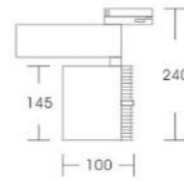

COB CREE BRIDGELUX CITIZEN LUMINUS