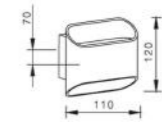

WLB079/8W
LED: OSRAM 8W
Color: Matt White
CRI: ≥ 80
CCT: 3000K / 4000K / 6000K
Material: Aluminum
Qty/Ctn: 30pcs