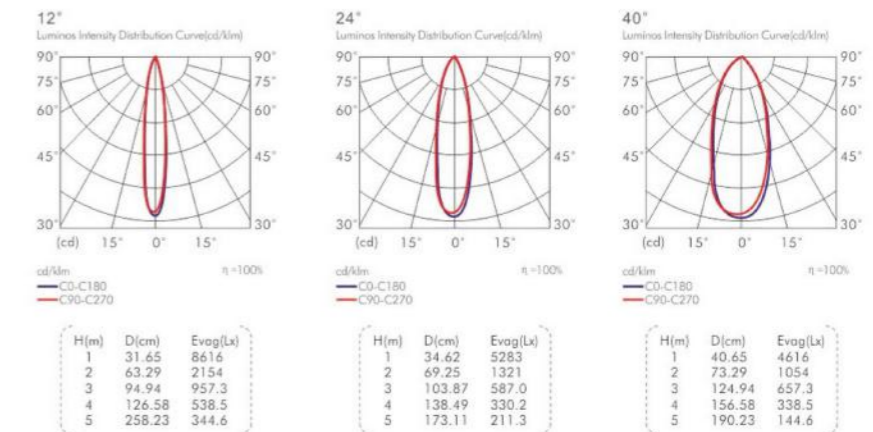

LT-2071

Cree: COB
Power: 10W
Out Put: 800Lm/3000K
Input: 220-240V/60Hz
Life Time: 20.000Hours
Material: Aluminum and Plastic
Adaptor: 2Wire/3Wire/3Circuit

3000K 4000K 6000K

LUMINUS CITIZEN BRIDGELUX CREE COB