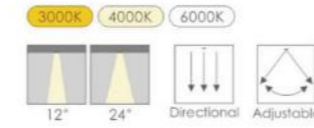

LS-5211

Chip: OCB
Power: 1x7W
Out Put : 560Lm/3000K
Input: AC220-240V/60Hz
Life Time: 20.000Hours
Material : Aluminum And Plastic
Installation: Recessed Type

Chip: OCB
Power: 2x7W
Out Put : 1120Lm/3000K
Input: AC220-240V/60Hz
Life Time: 20.000Hours
Material : Aluminum And Plastic
Installation: Recessed Type

Chip: OCB
Power: 3x7W
Out Put : 1680Lm/3000K
Input: AC220-240V/60Hz
Life Time: 20.000Hours
Material : Aluminum And Plastic
Installation: Recessed Type