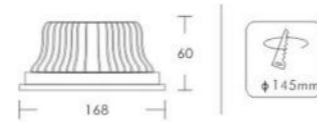

LD-3054

Chip: COB
Power: 15W
Out Put: 1200Lm/3000K
Input: 220-240V/60Hz
Life Time: 20,000Hours
Material: Aluminum
Installation: Recessed