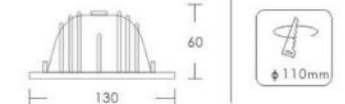

LD-3043

Chip: SMD
Power: 15W
Out Put: 1200Lm/3000K
Input: 220-240V/60Hz
Life Time: 20.000Hours
Material: Aluminum
Installation: Recessed