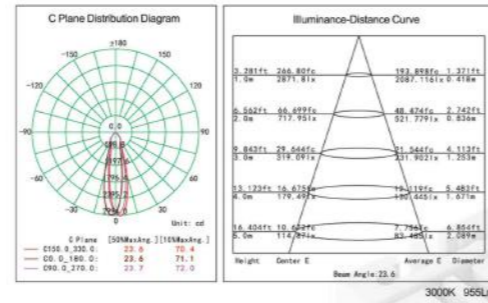

SL74060/18W

LED: CREE CXA1512/18W
Color: Sand White
CRI: ≥ 80
CCT: 3000K / 4000K / 5000K
Angle: 24° (15° / 35°)
Material: Aluminum
Qty/Ctn: 20pcs