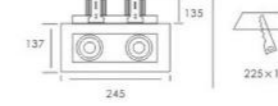

Chip: OCB
Power: 2x8W
Out Put : 1280Lm/3000K
Input: AC220-240V/60Hz
Life Time: 20.000Hours
Material : Aluminum And Plastic
Installation: Recessed Type

Chip: OCB
Power: 3x8W
Out Put : 1920Lm/3000k
Input: AC220-240V/60Hz
Life Time: 20.000Hours
Material : Aluminum And Plastic
Installation: Recessed Type