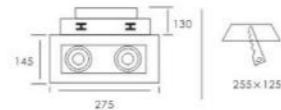

Chip: OCB
Power: 2x20W
Out Put : 3200Lm/3000K
Input: AC220-240V/60Hz
Life Time: 20.000Hours
Material : aluminum And Plastic
Installation: Recessed Type