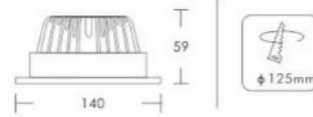

LD-3032

Chip: COB
Power: 12W
Out Put: 960Lm/3000K
Input: 220-240V/60Hz
Life Time: 20.000Hours
Material: Aluminum
Installation: Recessed