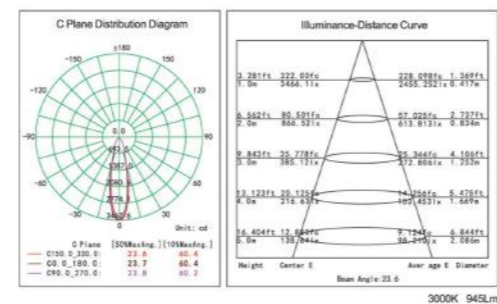

SLC73002-4/12W
LED: CREE CXA1507/12W
Color: Matt White
CRI: ≥ 80
CCT: 3000K / 4000K / 5000K
Angle: 24° (15° / 35°)
Material: Aluminum
Qty/Ctn: 12pcs