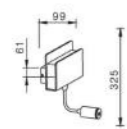

WLB069/2x3W
LED: CREE XPE/3Wx2
Color: Matt White
CRI: ≥ 80
CCT: 3000K / 4000K / 6000K
Material: Aluminum
Qty/Ctn: 20pcs