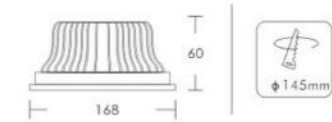

LD-3154

Chip: SMD
Power: 18W
Out Put: 1440Lm/3000K
Input: 220-240V/60Hz
Life Time: 20,000Hours
Material: Aluminum
Installation: Recessed