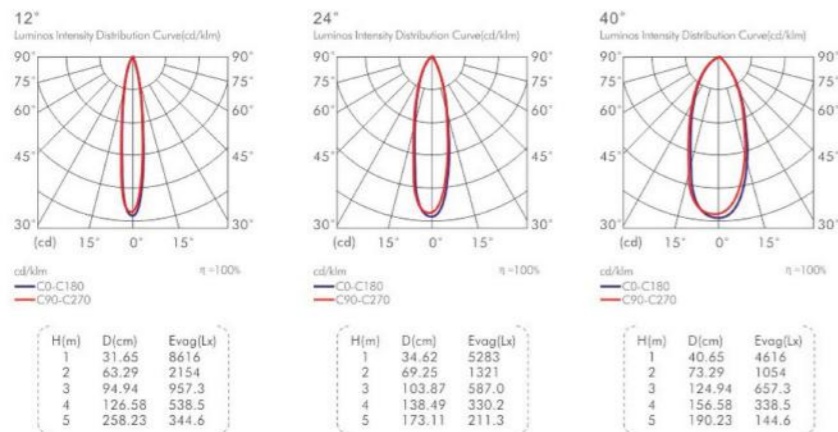

LT-2031

Cree: COB
Power: 30W
Out Put: 2400Lm/3000K
Input: 220-240V/60Hz
Life Time: 20.000Hours
Material: Aluminum and Plastic
Adaptor: 2Wire/3Wire/3Circuit

3000K 4000K 6000K

LT-2041

Cree: COB
Power: 30W
Out Put: 2400Lm/3000K
Input: 220-240V/60Hz
Life Time: 20.000Hours
Material: Aluminum and Plastic
Adaptor: 2Wire/3Wire/3Circuit

3000K 4000K 6000K

COB CREE BRIDGELUX CITIZEN LUMINUS