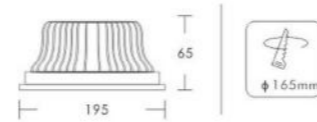

LD-3055

Chip: COB
Power: 20W
Out Put: 1600Lm/3000K
Input: 220-240V/60Hz
Life Time: 20,000Hours
Material: Aluminum
Installation: Recessed