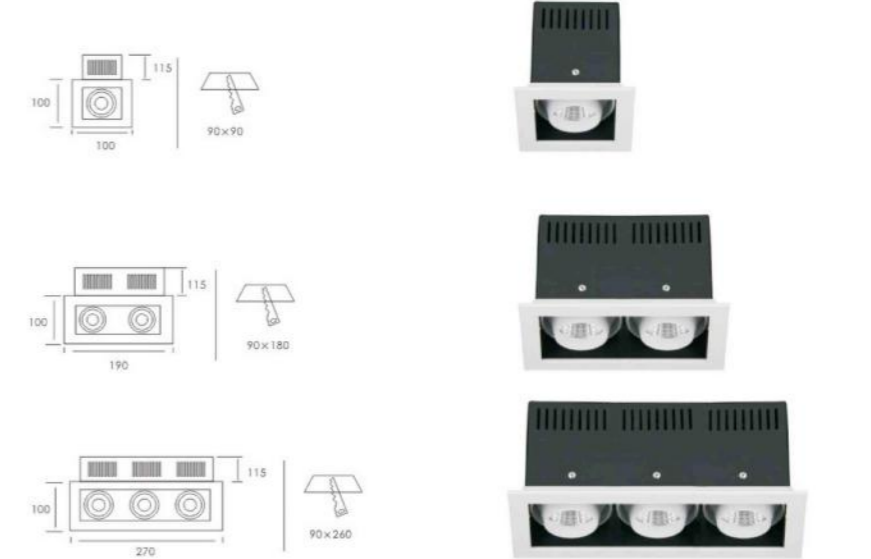

LS-5066

Chip: OCB
Power: 1x9W
Out Put : 720Lm/3000K
Input: AC220-240V/60Hz
Life Time: 20.000Hours
Material : aluminum And Plastic
Installation: Recessed Type

Chip: OCB
Power: 2x9W
Out Put : 1440Lm/3000K
Input: AC220-240V/60Hz
Life Time: 20.000Hours
Material : aluminum And Plastic
Installation: Recessed Type

Chip: OCB
Power: 3x9W
Out Put : 2160Lm/3000K
Input: AC220-240V/60Hz
Life Time: 20.000Hours
Material : aluminum And Plastic
Installation: Recessed Type