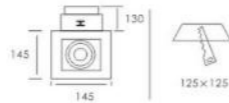

LS-5101

Chip: OCB
Power: 1x18W
Out Put : 1440Lm/3000K
Input: AC220-240V/60Hz
Life Time: 20.000Hours
Material : Aluminum And Plastic
Installation: Recessed Type

Chip: OCB
Power: 2x18W
Out Put : 2880Lm/3000K
Input: AC220-240V/60Hz
Life Time: 20.000Hours
Material : Aluminum And Plastic
Installation: Recessed Type

Chip: OCB
Power: 3x18W
Out Put : 4320Lm/3000K
Input: AC220-240V/60Hz
Life Time: 20.000Hours
Material : Aluminum And Plastic
Installation: Recessed Type

LS-5103

Chip: OCB
Power: 1x10W
Out Put : 800Lm/3000K
Input: AC220-240V/60Hz
Life Time: 20.000Hours
Material : Aluminum And Plastic
Installation: Recessed Type

Chip: OCB
Power: 2x10W
Out Put : 1600Lm/3000K
Input: AC220-240V/60Hz
Life Time: 20.000Hours
Material : Aluminum And Plastic
Installation: Recessed Type

Chip: OCB
Power: 3x10W
Out Put : 2400Lm/3000K
Input: AC220-240V/60Hz
Life Time: 20.000Hours
Material : Aluminum And Plastic
Installation: Recessed Type

LS-5102

Chip: OCB
Power: 1x20W
Out Put : 1600Lm/3000K
Input: AC220-240V/60Hz
Life Time: 20.000Hours
Material : aluminum And Plastic
Installation: Recessed Type

Chip: OCB
Power: 2x20W
Out Put : 3200Lm/3000K
Input: AC220-240V/60Hz
Life Time: 20.000Hours
Material : aluminum And Plastic
Installation: Recessed Type

Chip: OCB
Power: 3x20W
Out Put : 4800Lm/3000K
Input: AC220-240V/60Hz
Life Time: 20.000Hours
Material : aluminum And Plastic
Installation: Recessed Type

LS-5104

Chip: OCB
Power: 1x20W
Out Put : 1600Lm/3000K
Input: AC220-240V/60Hz
Life Time: 20.000Hours
Material : aluminum And Plastic
Installation: Recessed Type

Chip: OCB
Power: 2x20W
Out Put : 3200Lm/3000K
Input: AC220-240V/60Hz
Life Time: 20.000Hours
Material : aluminum And Plastic
Installation: Recessed Type