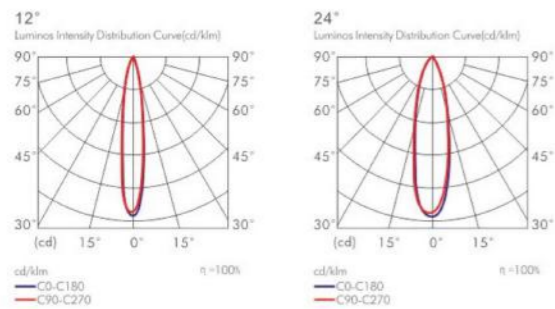

3000K 4000K 6000K

LH-2027

Chip: COB
Power: 30W
Out Put: 2400Lm/3000K
Input: 220-240V/60Hz
Life Time: 20,000Hours
Material: Aluminum
Installation: Recessed

3000K 4000K 6000K

COB CREE BRIDGELUX CITIZEN LUMINUS

H(m)	D(cm)	Evag(Lx)
1	31.65	8616
2	63.29	2154
3	94.94	957.3
4	126.58	538.5
5	258.23	344.6

H(m)	D(cm)	Evag(Lx)
1	34.62	5283
2	69.25	1321
3	103.87	587.0
4	138.49	330.2
5	173.11	211.3

LUMINUS CITIZEN BRIDGELUX CREE COB