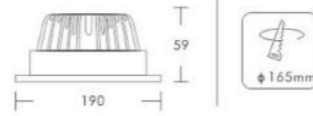

LD-3033

Chip: COB
Power: 20W
Out Put: 1600Lm/3000K
Input: 220-240V/60Hz
Life Time: 20.000Hours
Material: Aluminum
Installation: Recessed