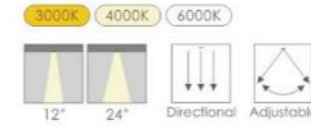

LS-5065

Chip: OCB
Power: 1x7W
Out Put : 560Lm/3000K
Input: AC220-240V/60Hz
Life Time: 20.000Hours
Material : Aluminum And Plastic
Installation: Recessed Type

Chip: OCB
Power: 2x7W
Out Put : 1120Lm/3000K
Input: AC220-240V/60Hz
Life Time: 20.000Hours
Material : Aluminum And Plastic
Installation: Recessed Type

Chip: OCB
Power: 3x7W
Out Put : 1680Lm/3000K
Input: AC220-240V/60Hz
Life Time: 20.000Hours
Material : Aluminum And Plastic
Installation: Recessed Type