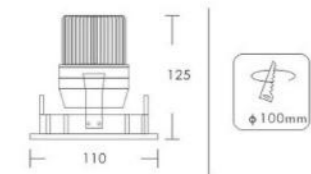

LUMINUS CITIZEN BRIDGELUX CREE COB

LH-2021

Chip: COB
Power: 15W
Out Put: 1200Lm/3000K
Input: 220-240V/60Hz
Life Time: 20,000Hours
Material: Aluminum
Installation: Recessed

3000K 4000K 6000K

LH-2022

Chip: COB
Power: 30W
Out Put: 2400Lm/3000K
Input: 220-240V/60Hz
Life Time: 20,000Hours
Material: Aluminum
Installation: Recessed