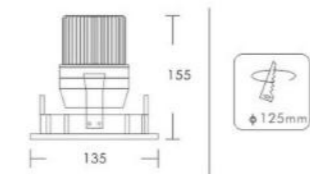

LH-2023

Chip: COB
Power: 45W
Out Put: 3600Lm/3000K
Input: 220-240V/60Hz
Life Time: 20,000Hours
Material: Aluminum
Installation: Recessed

3000K 4000K 6000K