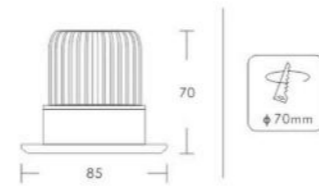

LH-2055

Chip: COB
Power: 8W
Out Put: 640Lm/3000K
Input: 220-240V/60Hz
Life Time: 20.000Hours
Material: Aluminum
Installation: Recessed

2700K 4000K