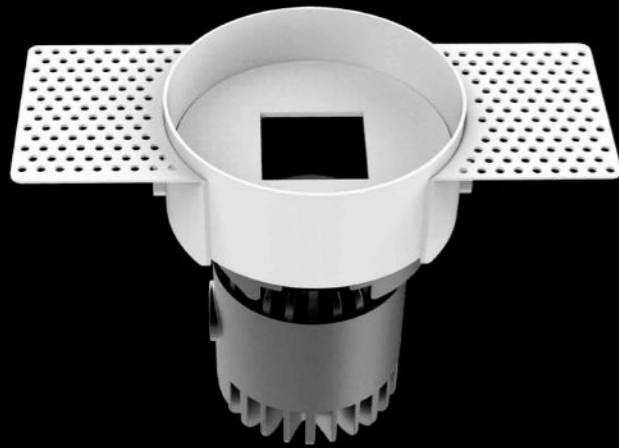

Model	HJ-CL15R-O T
LED Chip	CREE
LED Power	10W/15W
CCT	2700K-4000K
CRI	Ra > 80/90
Beam Angle	10°/15°/24°/30°/36°
Size	90mm*112mm
Cutout	75mm

Model	HJ-CL19R-O-3
LED Chip	CREE
LED Power	10W/15W
CCT	2700-4000K
CRI	Ra > 80/90
Beam Angle	15°/24°/30°/36°
Size	90mm*112mm
Cutout	75mm-80mm

Option

Finish

Dim Type

- TRIAC
- 0-10V
- 1-10V
- DALI
- Others

Lighting Efficiency

Normal: 50-70lm/w
Custom: 75-85lm/w

CL-15 Series Pinhole Downlight

Concise appearance and one-piece structure design, looks elegant and generous. Professional designed light distribution offers you soft and comfortable light.

CL-23 Series Pinhole Downlight

Concise appearance and one-piece structure design, looks elegant and generous. Professional designed light distribution offers you soft and comfortable light.

Model	HJ-CL23-S F	HJ-CL23-S T	Model	HJ-CL23-E F	HJ-CL23-E T
LED Chip			LED Chip		
LED Power	10W/15W	10W/15W	LED Power	10W/15W	10W/15W
CCT	2700K-4000K	2700K-4000K	CCT	2700K-4000K	2700K-4000K
CRI	Ra>80/90	Ra>80/90	CRI	Ra>80/90	Ra>80/90
Beam Angle	15°/24°/30°/36°	15°/24°/30°/36°	Beam Angle	15°/24°/30°/36°	15°/24°/30°/36°
Size	164mm*60mm*132.5mm	164mm*60mm*132.5mm	Size	164mm*60mm*132.5mm	164mm*60mm*132.5mm
Cutout	⌀ 90mm	⌀ 90mm	Cutout	⌀ 90mm	⌀ 90mm