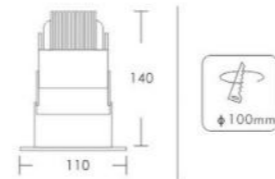

Chip: COB
Power: 18W
Out Put: 1440Lm/3000K
Input: 220-240V/60Hz
Life Time: 20,000Hours
Material: Aluminum
Installation: Recessed

2700K 4000K

LH-2043