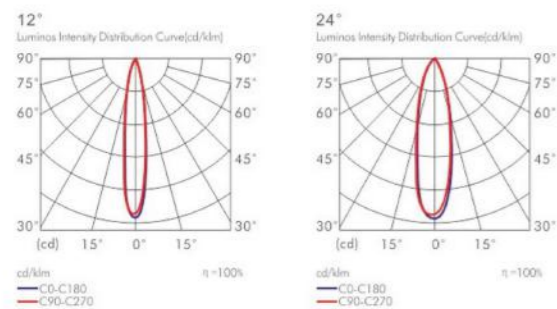

COB CREE BRIDGELUX EPISTAR SHARP

H(m)	D(cm)	Evag(Lx)
1	31.65	8616
2	63.29	2154
3	94.94	957.3
4	126.58	538.5
5	258.23	344.6

H(m)	D(cm)	Evag(Lx)
1	34.62	5283
2	69.25	1321
3	103.87	587.0
4	138.49	330.2
5	173.11	211.3

SHARP EPISTAR BRIDGELUX CREE COB