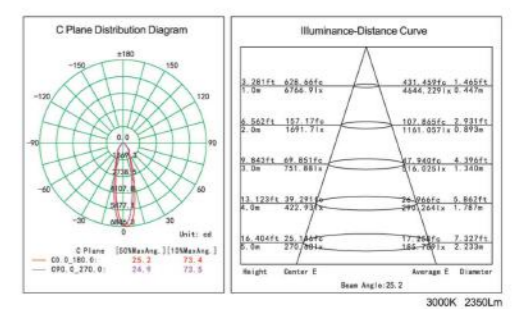

SL74028/28W
LED: CREE CXA1816/28W
Color: Matt White
CRI: ≥ 80
CCT: 3000K / 4000K / 5000K
Angle: 24° (15°)
Material: Aluminum
Qty/Ctn: 8pcs

WLB076-1/1x7W
LED: CREE CXA1304/7W
Color: Matt White+Black
CRI: ≥ 80
CCT: 3000K / 4000K / 5000K
Angle: 24° (15° / 35°)
Material: Aluminum
Qty/Ctn: 20pcs

WLB076-2/2x7W
LED: CREE CXA1304/7Wx2
Color: Matt White+Black
CRI: ≥ 80
CCT: 3000K / 4000K / 5000K
Angle: 24° (15° / 35°)
Material: Aluminum
Qty/Ctn: 12pcs

WLB076-3/3x7W
LED: CREE CXA1304/7Wx3
Color: Matt White+Black
CRI: ≥ 80
CCT: 3000K / 4000K / 5000K
Angle: 24° (15° / 35°)
Material: Aluminum
Qty/Ctn: 8pcs