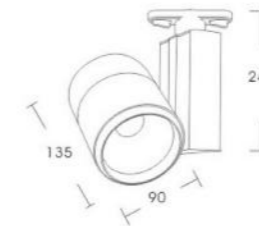

LT-4031

Cree: COB
Power: 35W
Out Put: 2800Lm/3000K
Input: 220-240V/60Hz
Life Time: 20.000Hours
Material: Aluminum and Plastic
Adaptor: 2Wire/3Wire/3Circuit

3000K 4000K 6000K