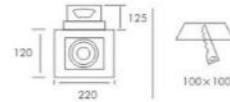

LS-5067

Chip: OCB
Power: 1x12W
Out Put : 960Lm/3000K
Input: AC220-240V/60Hz
Life Time: 20.000Hours
Material : Aluminum And Plastic
Installation: Recessed Type

Chip: OCB
Power: 2x12W
Out Put : 1920Lm/3000K
Input: AC220-240V/60Hz
Life Time: 20.000Hours
Material : Aluminum And Plastic
Installation: Recessed Type

Chip: OCB
Power: 3x12W
Out Put : 2880Lm/3000K
Input: AC220-240V/60Hz
Life Time: 20.000Hours
Material : Aluminum And Plastic
Installation: Recessed Type

LS-5068

Chip: OCB
Power: 1x12W
Out Put : 960Lm/3000K
Input: AC220-240V/60Hz
Life Time: 20.000Hours
Material : Aluminum And Plastic
Installation: Recessed Type

COB CREE BRIDGELUX EPISTAR SHARP

H(m)	D(cm)	Evag(Lx)
1	31.65	8616
2	63.29	2154
3	94.94	957.3
4	126.58	538.5
5	258.23	344.6

H(m)	D(cm)	Evag(Lx)
1	34.62	5283
2	69.25	1321
3	103.87	587.0
4	138.49	330.2
5	173.11	211.3

SHARP EPISTAR BRIDGELUX CREE COB

H(m)	D(cm)	Evag(Lx)
1	31.65	8616
2	63.29	2154
3	94.94	957.3
4	126.58	538.5
5	258.23	344.6

H(m)	D(cm)	Evag(Lx)
1	34.62	5283
2	69.25	1321
3	103.87	587.0
4	138.49	330.2
5	173.11	211.3