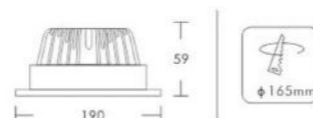

LD-3037

Chip: SMD
Power: 24W
Out Put: 1920Lm/3000K
Input: 220-240V/60Hz
Life Time: 20.000Hours
Material: Aluminum
Installation: Recessed