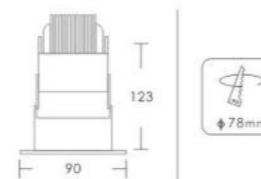

LH-2034

Chip: COB
Power: 11W
Out Put: 880Lm/3000K
Input: 220-240V/60Hz
Life Time: 20,000Hours
Material: Aluminum
Installation: Recessed

2700K 4000K