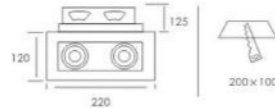

Chip: OCB
Power: 2x12W
Out Put : 1920Lm/3000K
Input: AC220-240V/60Hz
Life Time: 20.000Hours
Material : Aluminum And Plastic
Installation: Recessed Type