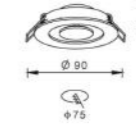

FL74033/18W
LED: CREE CXA1512/18W
Color: Matt White
CRI: ≥ 80
CCT: 3000K / 4000K / 5000K
Angle: 40°
Material: Aluminum
Qty/Ctn: 36pcs

FL74034/40W
LED: CREE CXA2520/40W
Color: Matt White
CRI: ≥ 80
CCT: 3000K / 4000K / 5000K
Angle: 50°
Material: Aluminum
Qty/Ctn: 18pcs

FL74035/18W
LED: CREE CXA1512/18W
Color: Matt White
CRI: ≥ 80
CCT: 3000K / 4000K / 5000K
Angle: 40°
Material: Aluminum
Qty/Ctn: 64pcs

FL74036/40W
LED: CREE CXA2520/40W
Color: Matt White
CRI: ≥ 80
CCT: 3000K / 4000K / 5000K
Angle: 50°
Material: Aluminum
Qty/Ctn: 18pcs

DL73009/3W
LED: OSRAM 3W
Color: Matt White
CRI: ≥ 80
CCT: 3000K / 4000K / 6000K
Material: Aluminum
Qty/Ctn: 30pcs

DL73010/7W
LED: OSRAM 7W
Color: Matt White
CRI: ≥ 80
CCT: 3000K / 4000K / 6000K
Material: Aluminum
Qty/Ctn: 30pcs

DL73011/12W
LED: OSRAM 12W
Color: Matt White
CRI: ≥ 80
CCT: 3000K / 4000K / 6000K
Material: Aluminum
Qty/Ctn: 20pcs

DL73020-2.5/7W
LED: OSRAM 7W
Color: Sand White
CRI: ≥ 80
CCT: 3000K / 4000K / 6000K
Material: Aluminum
Qty/Ctn: 50pcs

DL73020-3.5/10W
LED: OSRAM 10W
Color: Sand White
CRI: ≥ 80
CCT: 3000K / 4000K / 6000K
Material: Aluminum
Qty/Ctn: 30pcs

DL73020-4/15W
LED: OSRAM 15W
Color: Sand White
CRI: ≥ 80
CCT: 3000K / 4000K / 6000K
Material: Aluminum
Qty/Ctn: 20pcs

DL73020-6/25W
LED: OSRAM 25W
Color: Sand White
CRI: ≥ 80
CCT: 3000K / 4000K / 6000K
Material: Aluminum
Qty/Ctn: 12pcs