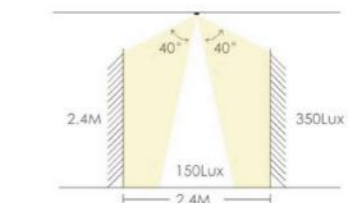

LP-6011

Cree: COB
Power: 18x2W
Out Put: 2880Lm/3000K
Input: AC220-240V/60Hz
Life Time: 20.000Hours
Material: Aluminum
Installation: Recessed and pendant

CREE **EPISTAR**

Customized the length and maximum 2.4M

LP-6021

Chip: Cree XP-E3W
Power: 20x1W * 2+SMD15W=55W
Out Put: 4050Lm/6000K
Input: AC220-240V/60Hz
Life Time: 30.000Hours
Material: Aluminum
Installation: Ceiling surface mounted

CREE

LP-6022

Chip: Cree XP-E3W
Power: 20x2W * 2=80W
Out Put: 4050Lm/6000K
Input: AC220-240V/60Hz
Life Time: 30.000Hours
Material: Aluminum
Installation: Ceiling surface mounted