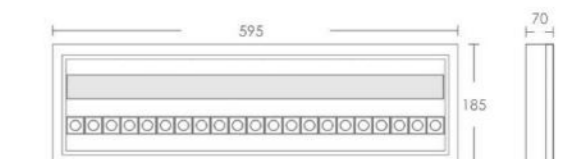

LP-6011

Cree: COB
Power: 18x2W
Out Put: 2880Lm/3000K
Input: AC220-240V/60Hz
Life Time: 20.000Hours
Material: Aluminum
Installation: Recessed and pendant

CREE **EPISTAR**

Customized the length and maximum 2.4M

LP-6021

Chip: Cree XP-E3W
Power: 20x1W * 2+SMD15W=55W
Out Put: 4050Lm/6000K
Input: AC220-240V/60Hz
Life Time: 30.000Hours
Material: Aluminum
Installation: Ceiling surface mounted

CREE

LP-6022

Chip: Cree XP-E3W
Power: 20x2W * 2=80W
Out Put: 4050Lm/6000K
Input: AC220-240V/60Hz
Life Time: 30.000Hours
Material: Aluminum
Installation: Ceiling surface mounted