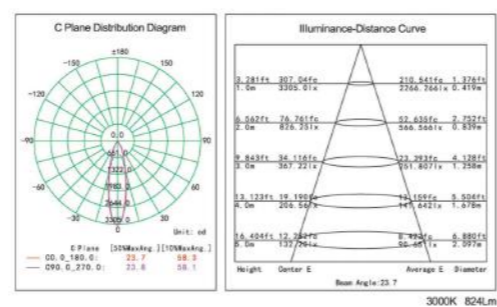

HL7718/7W

LED: CREE CXA1304/7W
Color: Matt White+Grey
CRI: ≥ 80
CCT: 3000K / 4000K / 5000K
Angle: 24° (15° /35°)
Material: Aluminum
Qty/Ctn: 20pcs

HL7719/12W

LED: CREE CXA1507/12W
Color: Matt White+Grey
CRI: ≥ 80
CCT: 3000K / 4000K / 5000K
Angle: 24° (15°)
Material: Aluminum
Qty/Ctn: 12pcs

SLC7392/12W

LED: CREE CXA1507/12W
Color: Matt White+Gold
CRI: ≥ 80
CCT: 3000K / 4000K / 5000K
Angle: 24° (15°)
Material: Aluminum
Qty/Ctn: 20pcs