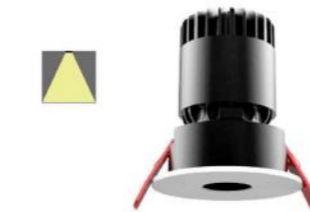

Model	HJ-CL15R-S F
LED Chip	CREE
LED Power	10W/15W
CCT	2700K-4000K
CRI	Ra > 80/90
Beam Angle	10°/15°/24°/30°/36°
Size	90mm*112mm
Cutout	75mm