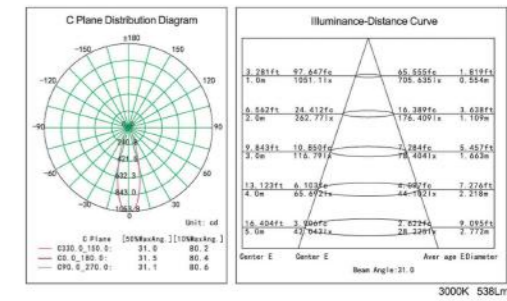

LM03/12W
LED: CREE CXA1507/12W
Color: Gold
CRI: ≥ 80
CCT: 3000K / 4000K / 5000K
Angle: 24° (15° / 35°)
Material: Aluminum
Qty/Ctn: 30pcs