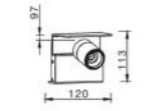

SL7417/12W
LED: CREE CXA1507/12W
Color: Matt White
CRI: ≥ 80
CCT: 3000K / 4000K / 5000K
Angle: 24° (15°)
Material: Aluminum
Qty/Ctn: 20pcs

SL7416/18W
LED: CREE CXA1512/18W
Color: Matt White
CRI: ≥ 80
CCT: 3000K / 4000K / 5000K
Angle: 24° (15°)
Material: Aluminum
Qty/Ctn: 20pcs

SL74028/28W
LED: CREE CXA1816/28W
Color: Matt White
CRI: ≥ 80
CCT: 3000K / 4000K / 5000K
Angle: 24° (15°)
Material: Aluminum
Qty/Ctn: 8pcs

WLB076-1/1x7W
LED: CREE CXA1304/7W
Color: Matt White+Black
CRI: ≥ 80
CCT: 3000K / 4000K / 5000K
Angle: 24° (15° / 35°)
Material: Aluminum
Qty/Ctn: 20pcs

WLB076-2/2x7W
LED: CREE CXA1304/7Wx2
Color: Matt White+Black
CRI: ≥ 80
CCT: 3000K / 4000K / 5000K
Angle: 24° (15° / 35°)
Material: Aluminum
Qty/Ctn: 12pcs

WLB076-3/3x7W
LED: CREE CXA1304/7Wx3
Color: Matt White+Black
CRI: ≥ 80
CCT: 3000K / 4000K / 5000K
Angle: 24° (15° / 35°)
Material: Aluminum
Qty/Ctn: 8pcs