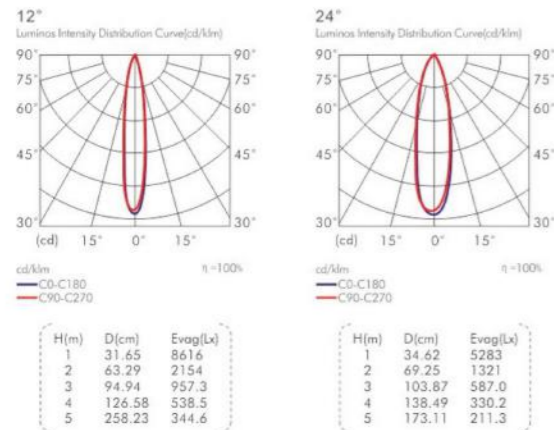

2700K 4000K

12° 24° Directional

LH-2016

Chip: COB
Power: 40W
Out Put: 3200Lm/3000K
Input: 220-240V/60Hz
Life Time: 20.000Hours
Material: Aluminum
Installation: Recessed

2700K 4000K

12° 24° Directional

COB CREE BRIDGELUX CITIZEN LUMINUS