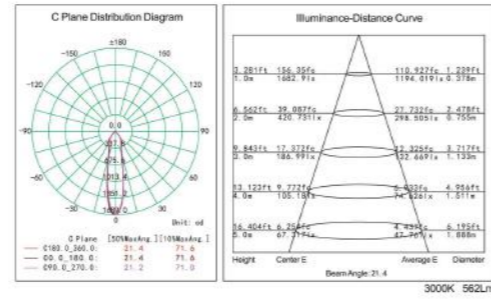

LD-3156

Chip: SMD
Power: 30W
Out Put: 2400Lm/3000K
Input: 220-240V/60Hz
Life Time: 20,000Hours
Material: Aluminum
Installation: Recessed

COB CREE EPISTAR

EPISTAR SAMSUNG

SL7414-2.5/7W
 LED: CREE CXA1304/7W
 Color: Matt White
 CRI: ≥ 80
 CCT: 3000K / 4000K / 5000K
 Angle: 24° (15° / 35°)
 Material: Aluminum
 Qty/Ctn: 30pcs