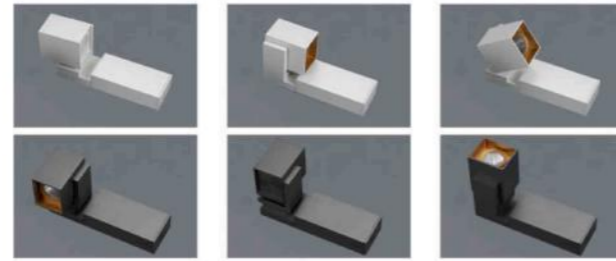

WLB079/8W
LED: OSRAM 8W
Color: Matt White
CRI: ≥ 80
CCT: 3000K / 4000K / 6000K
Material: Aluminum
Qty/Ctn: 30pcs

WLB080/12W
LED: OSRAM 12W
Color: Matt White
CRI: ≥ 80
CCT: 3000K / 4000K / 6000K
Material: Aluminum
Qty/Ctn: 12pcs