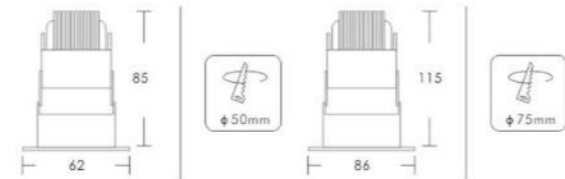

Chip: COB
Power: 6/12W
Out Put: 480/960Lm/3000K
Input: 220-240V/60Hz
Life Time: 20,000Hours
Material: Aluminum
Installation: Recessed

2700K 4000K

LH-2042