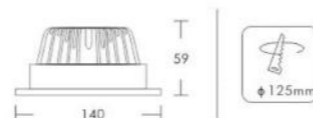

LD-3036

Chip: SMD
Power: 15W
Out Put: 1200Lm/3000K
Input: 220-240V/60Hz
Life Time: 20.000Hours
Material: Aluminum
Installation: Recessed