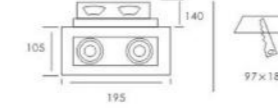

Chip: OCB
Power: 2x18W
Out Put : 2880Lm/3000k
Input: AC220-240V/60Hz
Life Time: 20.000Hours
Material : Aluminum And Plastic
Installation: Recessed Type

Chip: OCB
Power: 3x18W
Out Put : 4320Lm/3000K
Input: AC220-240V/60Hz
Life Time: 20.000Hours
Material : Aluminum And Plastic
Installation: Recessed Type