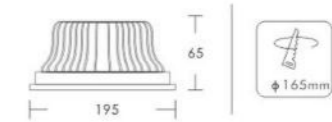

LD-3155

Chip: SMD
Power: 24W
Out Put: 1920Lm/3000K
Input: 220-240V/60Hz
Life Time: 20,000Hours
Material: Aluminum
Installation: Recessed