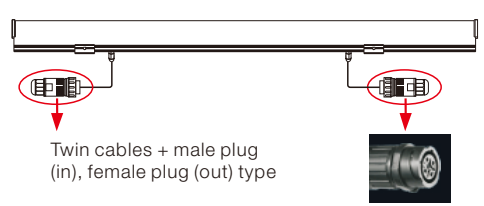

Como

RGB LED Linear Light

CLN2301-RGB

TECHNICAL DETAILS

- Housing: Extruded aluminum AL color
- Light Window: PV material diffuser
- Cable gland: IP68 Copper PG-7 Pa66
- Operating Temperature: -20°C ~ 40°C
- Bracket: Aluminum
- Power Cable: 2X0.75mm² L=0.07m (Low voltage)

LINE ART

BEAM ANGLE

Low voltage input (24VDC) plug type

APPLICATION

- Illumination of exterior coves.
- Perfect for exterior building facades and parking garages.

ORDERING INFORMATION:

Example: CLN2301-RGB-03-4W-827-LV

Model	Length	Wattage	CRI & CCT	Input Voltage
CLN2301-RGB	03	4W	827	LV
CLN2301-RGB	03 300mm	4W	827 Ra ≥ 80 2700K	LV Low Voltage (24V DC)
	05 500mm	6W	830 Ra ≥ 80 3000K	
	10 1000mm	12W	840 Ra ≥ 80 4000K	