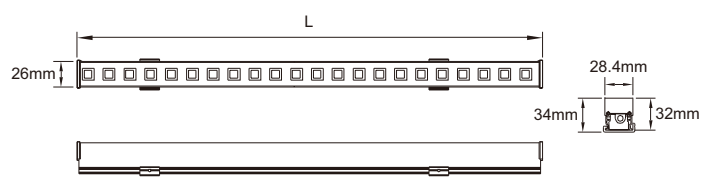

Como

RGB LED Linear Light

CLN2301-RGB

TECHNICAL DETAILS

- Housing: Extruded aluminum AL color
- Light Window: PV material diffuser
- Cable gland: IP68 Copper PG-7 Pa66
- Operating Temperature: -20°C ~ 40°C
- Bracket: Aluminum
- Power Cable: 2X0.75mm² L=0.07m (Low voltage)

LINE ART

BEAM ANGLE

Low voltage input (24VDC) plug type

APPLICATION

- Illumination of exterior coves.
- Perfect for exterior building facades and parking garages.

ORDERING INFORMATION:

Example: CLN2301-RGB-03-4W-827-LV

Model	Length	Wattage	CRI & CCT	Input Voltage
CLN2301-RGB	03	4W	827	LV
CLN2301-RGB	03 300mm	4W	827 Ra ≥ 80 2700K	LV Low Voltage (24V DC)
	05 500mm	6W	830 Ra ≥ 80 3000K	
	10 1000mm	12W	840 Ra ≥ 80 4000K	