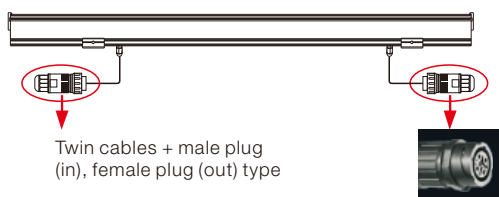

Como

RGBW LED Linear Light

CLN2302-RGBW

TECHNICAL DETAILS

Housing:	Extruded aluminum AL color
Light Window:	PV material diffuser
Cable gland:	IP68 Copper PG-7 Pa66
Operating Temperature:	-20°C~40°C
Bracket:	Aluminum
Power Cable:	2X0.75mm ² L=0.07m (Low voltage)

LINE ART

BEAM ANGLE

Low voltage input (24VDC) plug type

APPLICATION

- Illumination of exterior coves.
- Perfect for exterior building facades and parking garages.

ORDERING INFORMATION:

Example: CLN2302-RGBW-03-5W-827-LV

Model	Length	Wattage	CRI & CCT	Input Voltage
CLN2302-RGBW	03	5W	827	LV
CLN2302-RGBW	03 300mm	5W	827 Ra ≥ 80 2700K	LV Low Voltage (24V DC)
	05 500mm	7.5W	830 Ra ≥ 80 3000K	
	10 1000mm	15W	840 Ra ≥ 80 4000K	