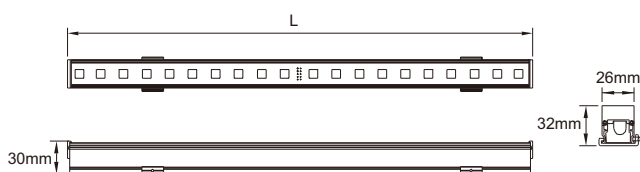

Como

RGBW LED Linear Light

CLN2302-RGBW

TECHNICAL DETAILS

Housing:	Extruded aluminum AL color
Light Window:	PV material diffuser
Cable gland:	IP68 Copper PG-7 Pa66
Operating Temperature:	-20°C~40°C
Bracket:	Aluminum
Power Cable:	2X0.75mm ² L=0.07m (Low voltage)

LINE ART

BEAM ANGLE

Low voltage input (24VDC) plug type

APPLICATION

- Illumination of exterior coves.
- Perfect for exterior building facades and parking garages.

ORDERING INFORMATION:

Example: CLN2302-RGBW-03-5W-827-LV

Model	Length	Wattage	CRI & CCT	Input Voltage
CLN2302-RGBW	03	5W	827	LV
CLN2302-RGBW	03 300mm	5W	827 Ra ≥ 80 2700K	LV Low Voltage (24V DC)
	05 500mm	7.5W	830 Ra ≥ 80 3000K	
	10 1000mm	15W	840 Ra ≥ 80 4000K	