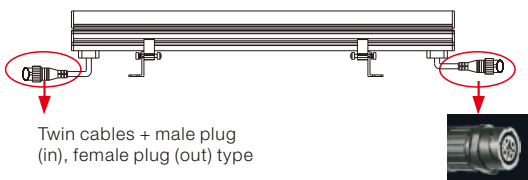

Como

RGB LED Linear Light

CLN2304-RGB

TECHNICAL DETAILS

Housing:	Extruded aluminum anodized grey
Light Window:	PC
Cable gland:	IP68 Copper PG-7 Pa66
Operating Temperature:	-20°C~40°C
Bracket:	Aluminum anodized grey
Power Cable:	2X0.75mm ² L=0.15m (Low voltage)

LINE ART

BEAM ANGLE

130°

Low voltage input (24VDC) plug type

Twin cables + male plug (in), female plug (out) type

APPLICATION

- Illumination of exterior coves.
- Perfect for exterior building facades and parking garages.

ORDERING INFORMATION:

Example: CLN2304-RGB-03-4W-827-LV

Model	Length	Wattage	CRI & CCT	Input Voltage
CLN2304-RGB	03	4W	827	LV
CLN2304-RGB	03 300mm	4W	827 Ra ≥ 80 2700K	LV Low Voltage (24V DC)
	05 500mm	6W	830 Ra ≥ 80 3000K	
	10 1000mm	12W	840 Ra ≥ 80 4000K	