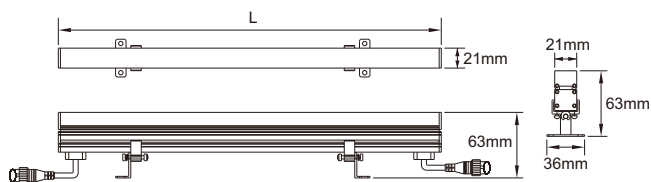

Como

RGB LED Linear Light

CLN2304-RGB

TECHNICAL DETAILS

Housing:	Extruded aluminum anodized grey
Light Window:	PC
Cable gland:	IP68 Copper PG-7 Pa66
Operating Temperature:	-20°C~40°C
Bracket:	Aluminum anodized grey
Power Cable:	2X0.75mm ² L=0.15m (Low voltage)

LINE ART

BEAM ANGLE

130°

Low voltage input (24VDC) plug type

Twin cables + male plug (in), female plug (out) type

APPLICATION

- Illumination of exterior coves.
- Perfect for exterior building facades and parking garages.

ORDERING INFORMATION:

Example: CLN2304-RGB-03-4W-827-LV

Model	Length	Wattage	CRI & CCT	Input Voltage
CLN2304-RGB	03	4W	827	LV
CLN2304-RGB	03 300mm	4W	827 Ra ≥ 80 2700K	LV Low Voltage (24V DC)
	05 500mm	6W	830 Ra ≥ 80 3000K	
	10 1000mm	12W	840 Ra ≥ 80 4000K	